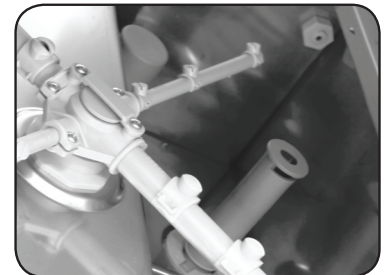

Model:
JET40P

Glasswasher Under Counter
 400mm basket, automatic drain pump

General Information

The Prodis JET40P 400mm basket automatic drain pump glasswasher with automatic rinseaid and detergent injectors, fixed wash and rinse thermostats and a 2 minute wash cycle.

Key Features

Construction

Available Options

- 2 minute wash cycle
- 13amp for easy installation
- Timed rinseaid pump
- Timed detergent pump
- Wash and rinse tank elements
- 60°C fixed wash tank thermostat
- 80°C fixed rinse tank thermostat
- Compact design
- Simple operation
- Adjustable feet
- Wash pump filter

- 304 stainless steel exterior
- 304 stainless steel interior
- Double skinned door

- Manual water softener
- Rinse boost pump
- Multifit stand
- Double check valve

Technical Data

Model	JET40P
External Dimensions	Width = 450 Depth = 520 Height = 665
Wash Cycle	2 minute
Basket size	400 x 400mm
Internal clearance / Maximum loading height	280mm
Automatic rinseaid injector	✓
Automatic detergent injector	✓
Wash tank temperature	60°C
Rinse tank temperature	80°C
Rinse tank heating element	2500w
Wash tank heating element	500w
Total power supply	2800w
Wash pump capacity	120 litres per minute
Wash tank capacity	8.5 litres
Rinse tank capacity	3 litres
Water inlet	3/4 BSP
Drain outlet	28mm
Drain system	Drain pump
Weight	35kg