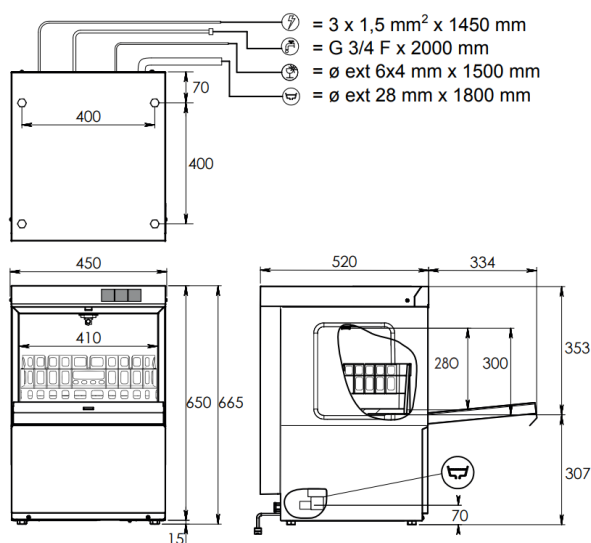

- 304 stainless steel exterior
- 304 stainless steel interior
- Double skinned door

- Manual water softener
- Rinse boost pump
- Multifit stand
- Double check valve

Technical Data

Model	JET40P
External Dimensions	Width = 450 Depth = 520 Height = 665
Wash Cycle	2 minute
Basket size	400 x 400mm
Internal clearance / Maximum loading height	280mm
Automatic rinseaid injector	✓
Automatic detergent injector	✓
Wash tank temperature	60°C
Rinse tank temperature	80°C
Rinse tank heating element	2500w
Wash tank heating element	500w
Total power supply	2800w
Wash pump capacity	120 litres per minute
Wash tank capacity	8.5 litres
Rinse tank capacity	3 litres
Water inlet	3/4 BSP
Drain outlet	28mm
Drain system	Drain pump
Weight	35kg