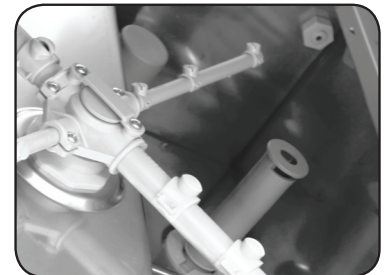

Model:
 JET35P

Glasswasher Under Counter
 350mm basket, automatic drain pump

General Information

The Prodis JET35P 350mm basket automatic drain pump glasswasher with automatic rinseaid and detergent injectors, fixed wash and rinse thermostats and a 2 minute wash cycle.

Key Features

- 2 minute wash cycle
- 13amp for easy installation
- Timed rinseaid pump
- Timed detergent pump
- Wash and rinse tank elements
- 60°C fixed wash tank thermostat
- 80°C fixed rinse tank thermostat
- Compact design
- Simple operation
- Adjustable feet
- Wash pump filter

Construction

- 304 stainless steel exterior
- 304 stainless steel interior
- Double skinned door

Available Options

- Manual water softener
- Rinse boost pump
- Multifit stand
- Double check valve

Technical Data

Model	JET35P
External Dimensions	Width = 400 Depth = 470 Height = 615
Wash Cycle	2 minute
Basket size	350 x 350mm
Internal clearance / Maximum loading height	240mm
Automatic rinseaid injector	✓
Automatic detergent injector	✓
Wash tank temperature	60°C
Rinse tank temperature	80°C
Rinse tank heating element	2500w
Wash tank heating element	500w
Total power supply	2800w
Wash pump capacity	120 litres per minute
Wash tank capacity	7.5 litres
Rinse tank capacity	3 litres
Water inlet	3/4 BSP
Drain outlet	28mm
Drain system	Drain pump
Weight	30kg