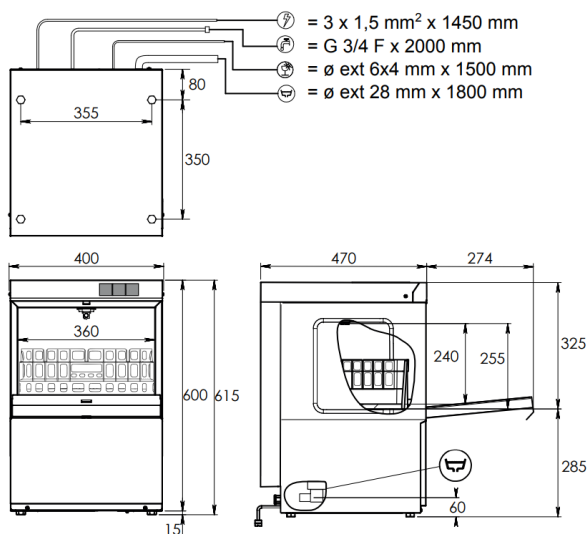

Model	JET35P
External Dimensions	Width = 400 Depth = 470 Height = 615
Wash Cycle	2 minute
Basket size	350 x 350mm
Internal clearance / Maximum loading height	240mm
Automatic rinseaid injector	✓
Automatic detergent injector	✓
Wash tank temperature	60°C
Rinse tank temperature	80°C
Rinse tank heating element	2500w
Wash tank heating element	500w
Total power supply	2800w
Wash pump capacity	120 litres per minute
Wash tank capacity	7.5 litres
Rinse tank capacity	3 litres
Water inlet	3/4 BSP
Drain outlet	28mm
Drain system	Drain pump
Weight	30kg