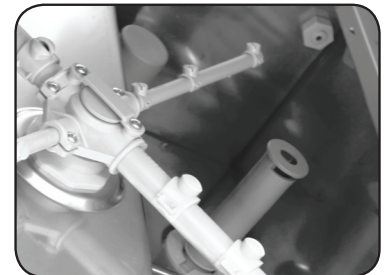

### General Information

The Prodis JET35 350mm basket gravity drain glasswasher with automatic rinseaid and detergent injectors, fixed wash and rinse thermostats and a 2 minute wash cycle.

### Key Features

- 2 minute wash cycle
- 13amp for easy installation
- Timed rinseaid pump
- Timed detergent pump
- Wash and rinse tank elements
- 60°C fixed wash tank thermostat
- 80°C fixed rinse tank thermostat
- Compact design
- Simple operation
- Adjustable feet
- Wash pump filter