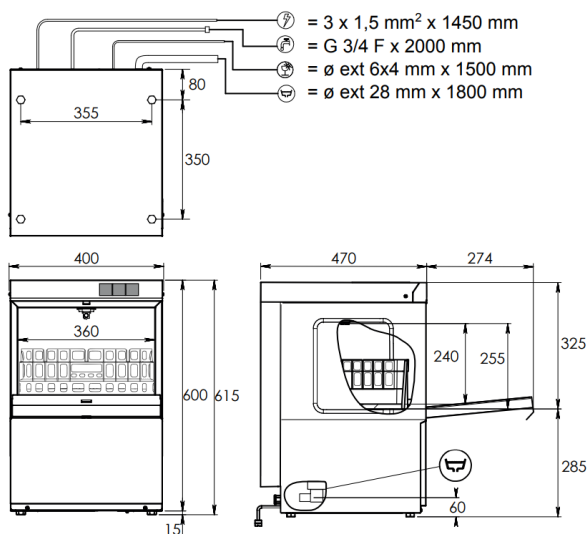

## Technical Data

Model	JET35
External Dimensions	Width = 400 Depth = 470 Height = 615
Wash Cycle	2 minute
Basket size	350 x 350mm
Internal clearance / Maximum loading height	240mm
Automatic rinseaid injector	✓
Automatic detergent injector	✓
Wash tank temperature	60°C
Rinse tank temperature	80°C
Rinse tank heating element	2500w
Wash tank heating element	500w
Total power supply	2800w
Wash pump capacity	120 litres per minute
Wash tank capacity	7.5 litres
Rinse tank capacity	3 litres
Water inlet	3/4 BSP
Drain outlet	28mm
Drain system	Gravity
Weight	30kg