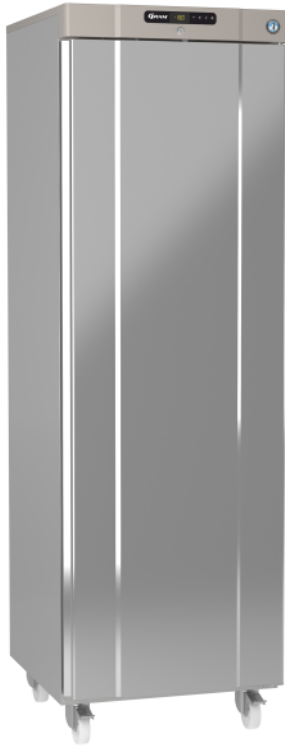

FREEZER COMPACT F420R C DR G U

Product series: Compact

Item number: 153422030

The Hoshizaki GRAM compact series offers a rare combination: they are food safe cabinets, compact in size and with excellent energy ratings for its class.

These small space storage cabinets are easy to fit in especially where space is of a premium. This makes the COMPACT series a very popular choice amongst small kitchen operators who do not require heavy duty gastronorm refrigeration. The COMPACT F420R C DR G U is a FREEZER with a net internal volume of 265. The dimensions are mm.

COMPACT AND HIGHLY VERSATILE

This compact storage cabinet is easy to fit into your kitchen design, especially when space is of a premium.

HIGH STANDARD HYGIENE

The one piece inner lining with its smooth surfaces and seamless construction allows for a straight forward easy cleaning routine.

FULL HEIGHT INTEGRATED HANDLE

Easy grip and easy access for cleaning.

EASY CLEANING

Rounded corners and base, seamless surfaces and removable door seal ensures cleaning routines become a quick and simple task.