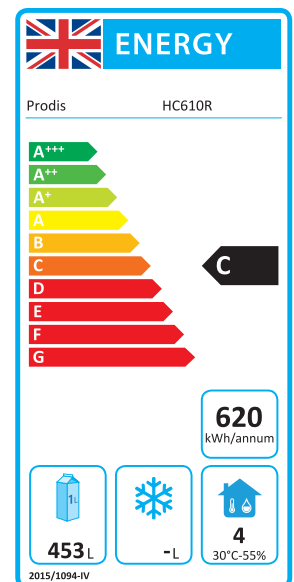

Model:
HC610R

Single Door Upright White Fridge
Single door, 4 full size adjustable shelves, 1 half shelf, 620 litre gross capacity

General Information

The Prodis HC610FSS is a 620 litre capacity upright freezer with 7 static shelves. The cabinet is fitted with a sleek backlit white digital temperature controller and lockable door.

C

Key Features

- +2°C to +10°C temperature range
- Fan assisted cooling
- 4 full size adjustable shelves
- 1 half shelf
- Anti tip shelving
- 2/1GN shelf size
- Automatic off cycle defrost
- Digital temperature controller
- R600a refrigerant
- Removable and replaceable door gasket
- Lockable door
- 620 litre gross capacity
- 453 litre net capacity

Construction

- White exterior
- Food safe plastic interior
- 70mm thick insulation
- Recessed door handle
- Reversible door
- Adjustable feet to front with rollers to the rear

Energy Label

Technical Data

Model	HC610R
Gross Capacity	620 Litres
Net Capacity	453 Litres
External Dimensions	Width = 775 Depth = 760 Height = 1863
Internal Dimensions	Width = 633 Depth = 612 Height = 1603
Interior Finish	White
Exterior Finish	White
Doors	1 hinged (reversible)
Self closing	✓
Self closing mechanism	Sprung
Locks	(1)
Shelves	Adjustable (4 full 1 half)
Total power rating	180w
Power consumption	1.698 kWh/24h
Noise level	58 dB(A)
Temperature control	Digital
Temperature control position	External
Temperature range	+2°C to +10°C
Climate class	4
Refrigerant	R600
Evaporator style	Roll bond
Fan assisted	✓
Net weight	87kg
Gross weight	101kg
Packaged dimensions	795 x 770 x 2062