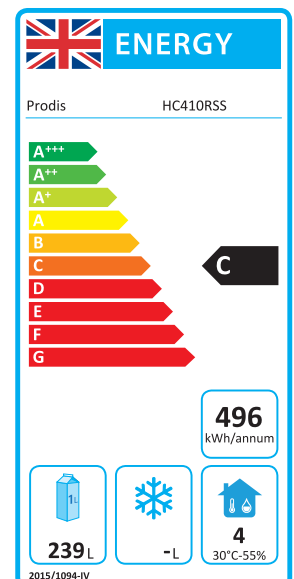

Model:
HC410RSS

Single Door Upright Stainless Steel Fridge
Single door, 4 full size adjustable shelves, 1 half shelf, 341 litre gross capacity

General Information

The Prodis HC410RSS is a 341 litre capacity upright fridge with 4 adjustable full size shelves + 1 half shelf. The cabinet is fitted with a sleek backlit white digital temperature controller and lockable door.

C

Key Features

Construction

Energy Label

- +2°C to +10°C temperature range
- Fan assisted cooling
- 4 full size adjustable shelves
- 1 half shelf
- Anti tip shelving
- 2/1GN shelf size
- Automatic off cycle defrost
- Digital temperature controller
- R600a refrigerant
- Removable and replaceable door gasket
- Lockable door
- 341 litre gross capacity
- 239 litre net capacity

- Stainless steel exterior
- Food safe plastic interior
- 70mm thick insulation
- Recessed door handle
- Reversible door
- Adjustable feet to front with rollers to the rear

Technical Data

| | |
|------------------------------|---|
| Model | HC410RSS |
| Gross Capacity | 341 Litres |
| Net Capacity | 239 Litres |
| External Dimensions | Width = 600 Depth = 625 Height = 1863 |
| Internal Dimensions | Width = 458 Depth = 465 Height = 1603 |
| Interior Finish | White |
| Exterior Finish | Stainless Steel |
| Doors | 1 hinged (reversible) |
| Self closing | ✓ |
| Self closing mechanism | Sprung |
| Locks | (1) |
| Shelves | Adjustable (4 full 1 half) |
| Total power rating | 155w |
| Power consumption | 1.285 kWh/24h |
| Noise level | 54 dB(A) |
| Temperature control | Digital |
| Temperature control position | External |
| Temperature range | +2°C to +10°C |
| Climate class | 4 |
| Refrigerant | R600a |
| Evaporator style | Rollbond |
| Fan assisted | ✓ |
| Net weight | 78kg |
| Gross weight | 68kg |
| Packaged dimensions | 646 x 666 x 2062 |