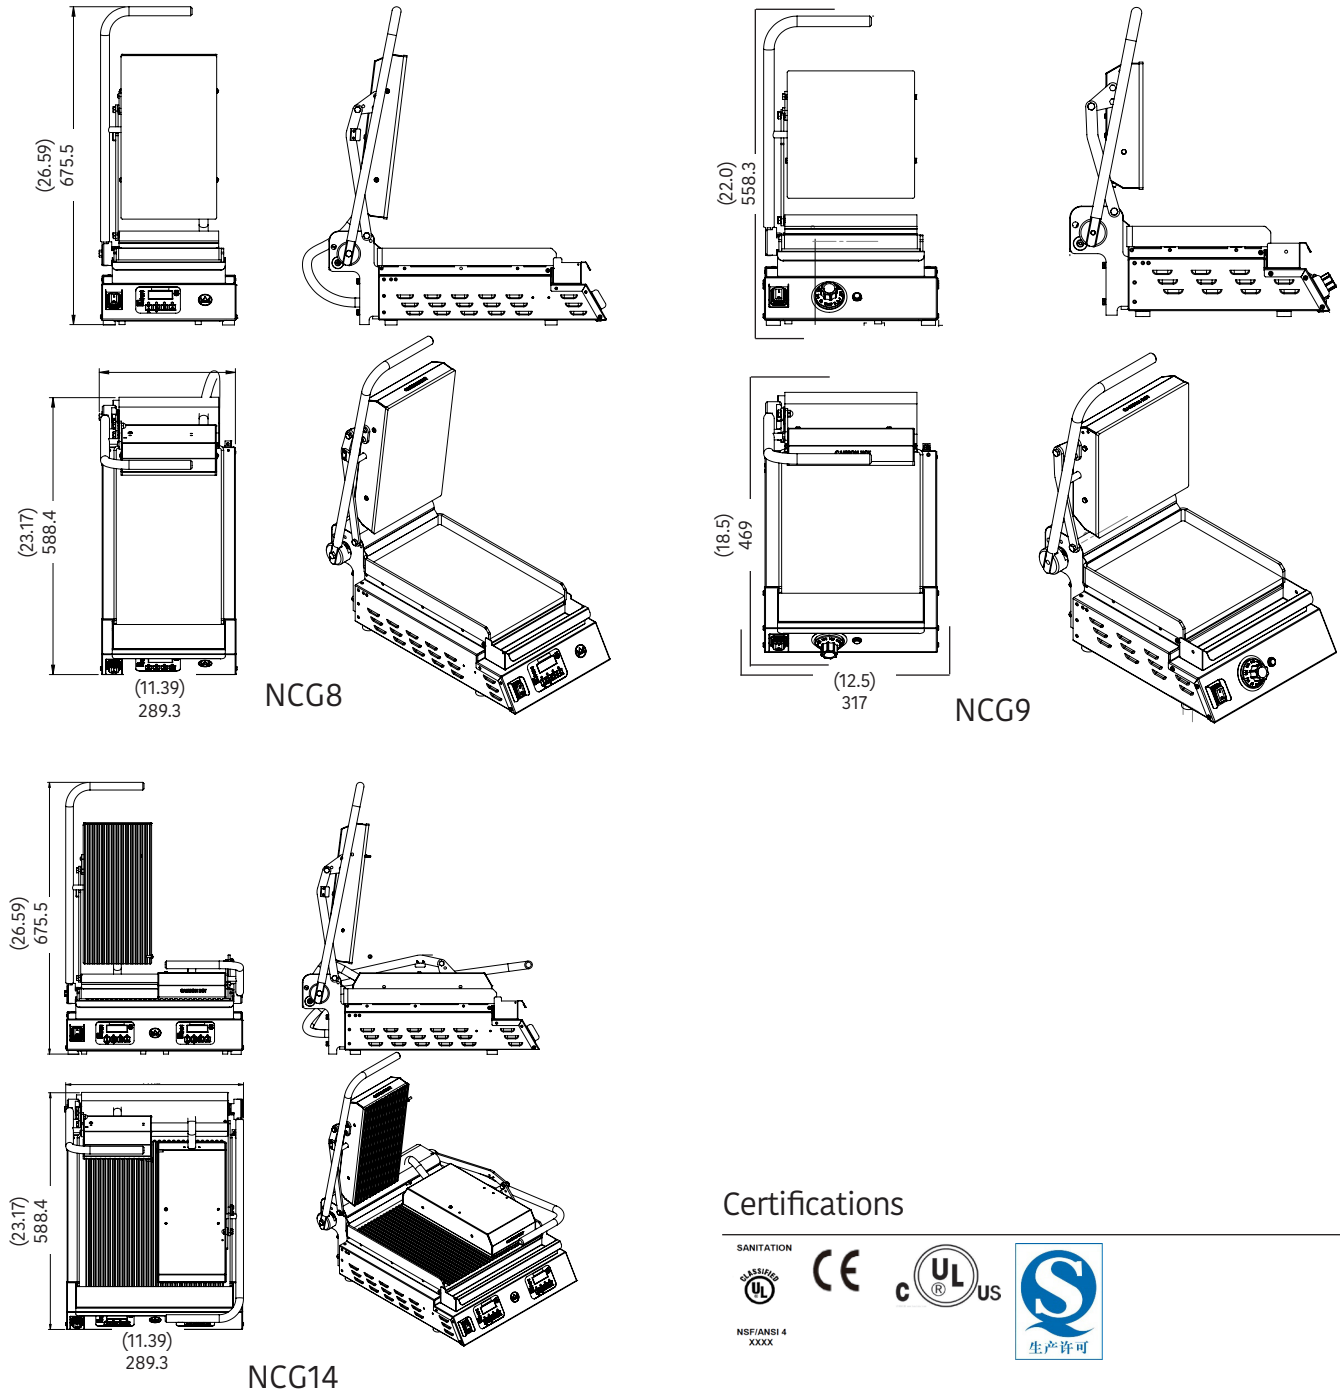

MultiFlex Contact Grill

NCG8, NCG9, NCG14

Specifications

Certifications

NSF/ANSI 4 XXXX

355 E. Kehoe Blvd.
Carol Stream, IL 60188

1.800.PCASTLE • 630.462.8800
www.princecastle.com