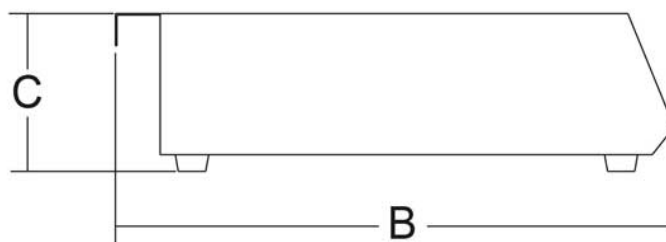

Data sheet

Technical data

Model	IH 35
Power	watt 3500
Power source	1ph
Useful surface	mm 280x280
A	mm 330
B	mm 425
C	mm 105
Net weight	kg 5
Shipping	mm 385x475x145
Gross weight	kg 5,5
HS-CODE	85166090