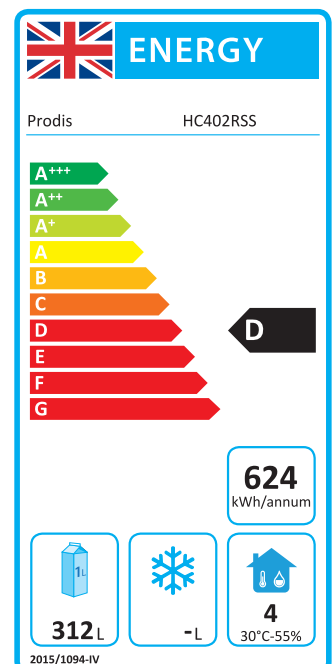

Model:
HC402RSS

Single Door Stainless Steel Upright Refrigerator
Single door, 4 shelves, 361 litre capacity

General Information

The Prodis HC402RSS is a fan assisted upright fridge with 4 adjustable shelves, fan assisted cooling and digital temperature control

Key Features

- +2°C to +10°C temperature range
- Fan assisted cooling
- 4 adjustable shelves
- Digital temperature control
- Replaceable door gasket
- Off cycle defrost

Construction

- White exterior finish
- Food safe plastic interior
- Heavy duty full length door handle

Energy Rating

Technical Data

Model	HC402RSS
Capacity	312 Litres
External Dimensions	Width = 600 Depth = 685 Height = 1890
Internal Dimensions	Width = 480 Depth = 540 Height = 1680
Interior Finish	Food safe plastic
Exterior Finish	Stainless steel
Doors	1 hinged
Self closing	×
Self closing mechanism	×
Locks	(1)
Shelves	(4) adjustable
Internal Lighting	×
Internal Lighting Type	N/A
Lighting Colour Temperature	N/A
Light switch	×
Light switch position	N/A
Temperature control	Digital
Temperature control position	External
Temperature range	+2° to +10°c
Refrigerant	R600a
Refrigerant Charge	47g
Evaporator style	Rollbond
Fan assisted	✓