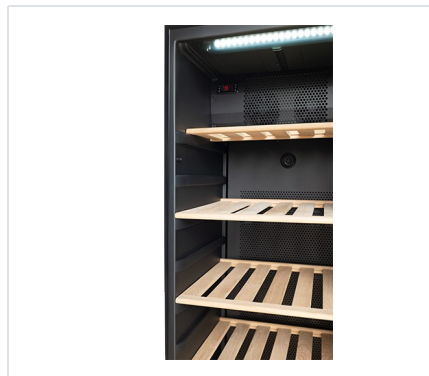

Wine

WFG 185

WFG 185

Exclusive full glass wine cabinet with storage room for 197 bottles. The cabinet contains adjustable wooden shelves plus an integrated shelf at the bottom. Made for long-term storage or bringing wine to serving temperature. The temperatures can be set as required between 5°C and 22°C. Full LED lines are built into the cabinet doorframe to provide maximum exposure. A stunning wine cabinet with transparent glass door that makes an elegant addition to any environment.

WFG 185 | Gallery

WFG 185 |

Capacity	Value
Capacity Wine bottles	197 no.
No. of shelves	6 no.
Shelf load	85 kg.
Shelf dimension	523 x 440, 523 x 360, 523 x 230 mm
Shelf material	Wood - Oak

WFG 185 |

Dimension	Value
Dimension	1850 x 595 x 610 mm
Volume	414 L Gross/net
Weight	84,6 / 83 kg Gross/net