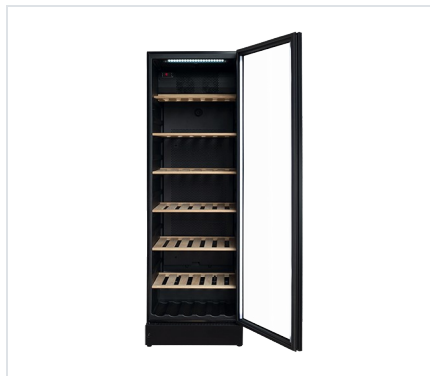

Wine

WFG 185

WFG 185

Exclusive full glass wine cabinet with storage room for 197 bottles. The cabinet contains adjustable wooden shelves plus an integrated shelf at the bottom. Made for long-term storage or bringing wine to serving temperature. The temperatures can be set as required between 5°C and 22°C. Full LED lines are built into the cabinet doorframe to provide maximum exposure. A stunning wine cabinet with transparent glass door that makes an elegant addition to any environment.

- 🏆 **Exclusive wine cabinet**
- 🏆 **Multizone**
- 🏆 **Electronic temperature control**
- 🏆 **Built-in heater element**
- 🏆 **Automatic defrosting**
- 🏆 **Alarm**
- 🏆 **Lock possibility**
- 🏆 **Frost Safety**
- 🏆 **Glass with UV-filter**
- 🏆 **Low-vibration compressor**

WFG 185 | Gallery

WFG 185 |

Capacity	Value
Capacity Wine bottles	197 no.
No. of shelves	6 no.
Shelf load	85 kg.
Shelf dimension	523 x 440, 523 x 360, 523 x 230 mm
Shelf material	Wood - Oak

WFG 185 |

Dimension	Value
Dimension	1850 x 595 x 610 mm
Volume	414 L Gross/net
Weight	84,6 / 83 kg Gross/net