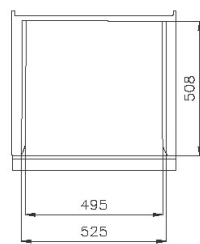

WFG 185 | Gallery

WFG 185 |

Capacity	Value
Capacity Wine bottles	197 no.
No. of shelves	6 no.
Shelf load	85 kg.
Shelf dimension	523 x 440, 523 x 360, 523 x 230 mm
Shelf material	Wood - Oak

WFG 185 |

Dimension	Value
Dimension	1850 x 595 x 610 mm
Volume	414 L Gross/net
Weight	84,6 / 83 kg Gross/net

WFG 185 |

Dimension	Value
Dimension	1850 x 595 x 610 mm
Volume	414 L Gross/net
Weight	84,6 / 83 kg Gross/net

WFG 185 |

Cooling	Value
Refrigerant/amount	R600a
Temperature class	SN-ST-N
Energy	0,479 kWh/24
Noise	39 dB
Voltage	220-240 V
Frequency	50 Hz
Temperature range	+5 to +22 °C
Energy class	G

WFG 185 |

Construction	Value
Light inside top	✓
Light inside door side(s)	✓
Lock	✓
Electronic display	✓
Wheels	—

WFG 185 |

Packaging	Value
Carton weight	0 kg
Eps weight	1,2 kg
Wood weight	0 kg
Plastic weight	0,4 kg

WFG 185
WINE CABINET

All measurements in mm

Height, mm	1850
Width, mm	595
Depth, mm	610
Incl. open door, mm	1185