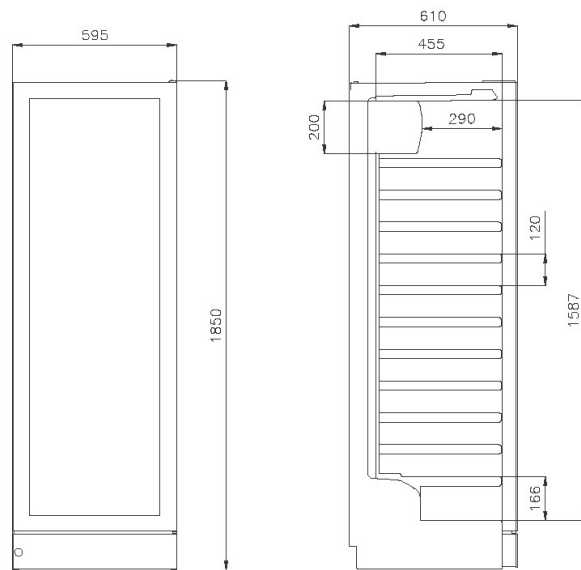

WFG 185 | Gallery

WFG 185 |

Capacity	Value
Capacity Wine bottles	197 no.
No. of shelves	6 no.
Shelf load	85 kg.
Shelf dimension	523 x 440, 523 x 360, 523 x 230 mm
Shelf material	Wood - Oak

WFG 185 |

Dimension	Value
Dimension	1850 x 595 x 610 mm
Volume	414 L Gross/net
Weight	84,6 / 83 kg Gross/net

WFG 185 |

Dimension	Value
Dimension	1850 x 595 x 610 mm
Volume	414 L Gross/net
Weight	84,6 / 83 kg Gross/net

WFG 185 |

Cooling	Value
Refrigerant/amount	R600a
Temperature class	SN-ST-N
Energy	0,479 kWh/24
Noise	39 dB
Voltage	220-240 V
Frequency	50 Hz
Temperature range	+5 to +22 °C
Energy class	G

WFG 185 |

Construction	Value
Light inside top	✓
Light inside door side(s)	✓
Lock	✓
Electronic display	✓
Wheels	—

WFG 185 |

Packaging	Value
Carton weight	0 kg
Eps weight	1,2 kg
Wood weight	0 kg
Plastic weight	0,4 kg

WFG 185
WINE CABINET

All measurements in mm

Height, mm	1850
Width, mm	595
Depth, mm	610
Incl. open door, mm	1185