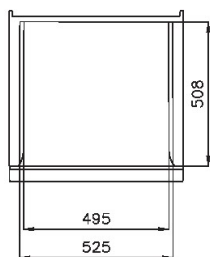

## WFG 155 |

Capacity	Value
Capacity Wine bottles	147 no.
No. of shelves	5 no.
Shelf load	85 kg.
Shelf dimension	523x440, 523x360, 523x230 mm
Shelf material	Wood - Oak

## WFG 155 |

Dimension	Value
Dimension	1550 x 595 x 595 mm
Volume	338 L Gross/net
Weight	75,5 / 74 kg Gross/net

## WFG 155 |

Packaging	Value
Carton weight	0 kg
Eps weight	1,1 kg
Wood weight	0 kg
Plastic weight	0,35 kg

**WFG 155**  
WINE CABINET

All measurements in mm

Height, mm	1550
Width, mm	600
Depth, mm	610
Incl. open door, mm	1185