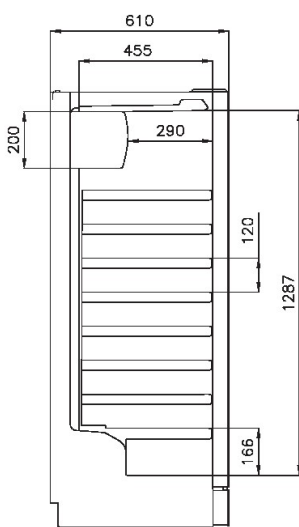

## WFG 155 |

Dimension	Value
Dimension	1550 x 595 x 595 mm
Volume	338 L Gross/net
Weight	75,5 / 74 kg Gross/net

## WFG 155 |

Packaging	Value
Carton weight	0 kg
Eps weight	1,1 kg
Wood weight	0 kg
Plastic weight	0,35 kg

**WFG 155**  
WINE CABINET

All measurements in mm

Height, mm	1550
Width, mm	600
Depth, mm	610
Incl. open door, mm	1185