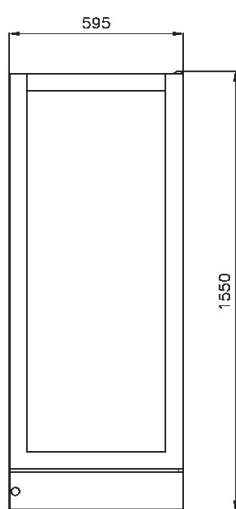

## WFG 155 |

Capacity	Value
Capacity Wine bottles	147 no.
No. of shelves	5 no.
Shelf load	85 kg.
Shelf dimension	523x440, 523x360, 523x230 mm
Shelf material	Wood - Oak

## WFG 155 |

Dimension	Value
Dimension	1550 x 595 x 595 mm
Volume	338 L Gross/net
Weight	75,5 / 74 kg Gross/net

## WFG 155 |

Packaging	Value
Carton weight	0 kg
Eps weight	1,1 kg
Wood weight	0 kg
Plastic weight	0,35 kg

**WFG 155**  
WINE CABINET

All measurements in mm

Height, mm	1550
Width, mm	600
Depth, mm	610
Incl. open door, mm	1185