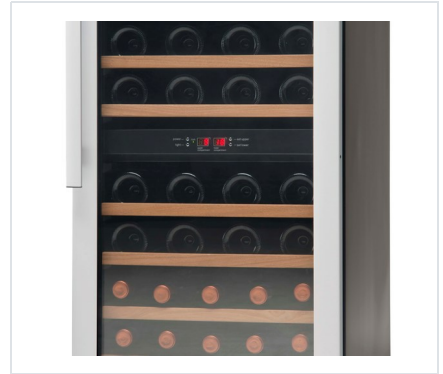

W 32 | Gallery