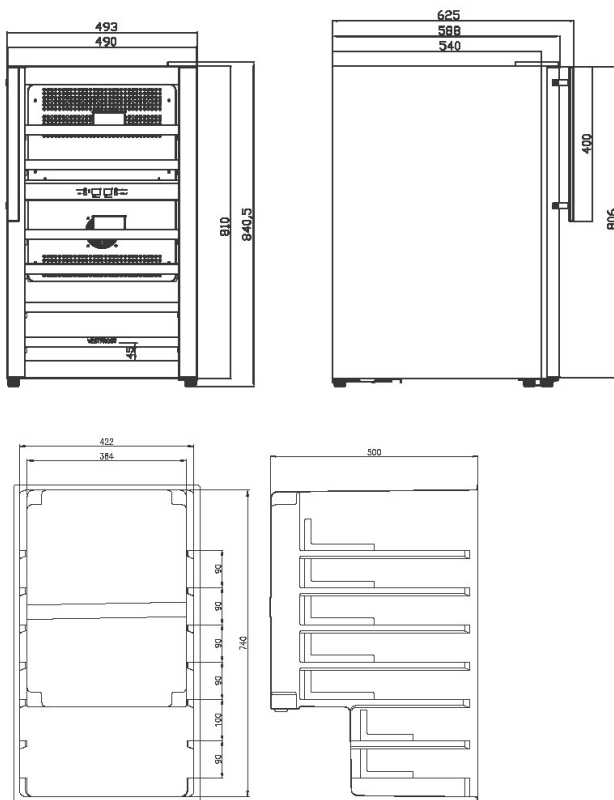

## W 32 |

Capacity	Value
Capacity Wine bottles	38 no.
No. of shelves	6 no.
Shelf load	38 kg.
Shelf dimension	425 x 296, 424 x 434 mm
Shelf material	Iron with wood trim

## W 32 |

Dimension	Value
Dimension	841 x 493 x 588 mm
Volume	114 L Gross/net
Weight	46 / 41 kg Gross/net

## W 32 |

Packaging	Value
Carton weight	2,9 kg
Eps weight	1,1 kg
Wood weight	0 kg
Plastic weight	0,3 kg

**W 32**  
COMPACT WINE CABINET

Height, mm	840,5
Width, mm	493
Depth, mm	588
Incl. handle, mm	625

All measurements in mm