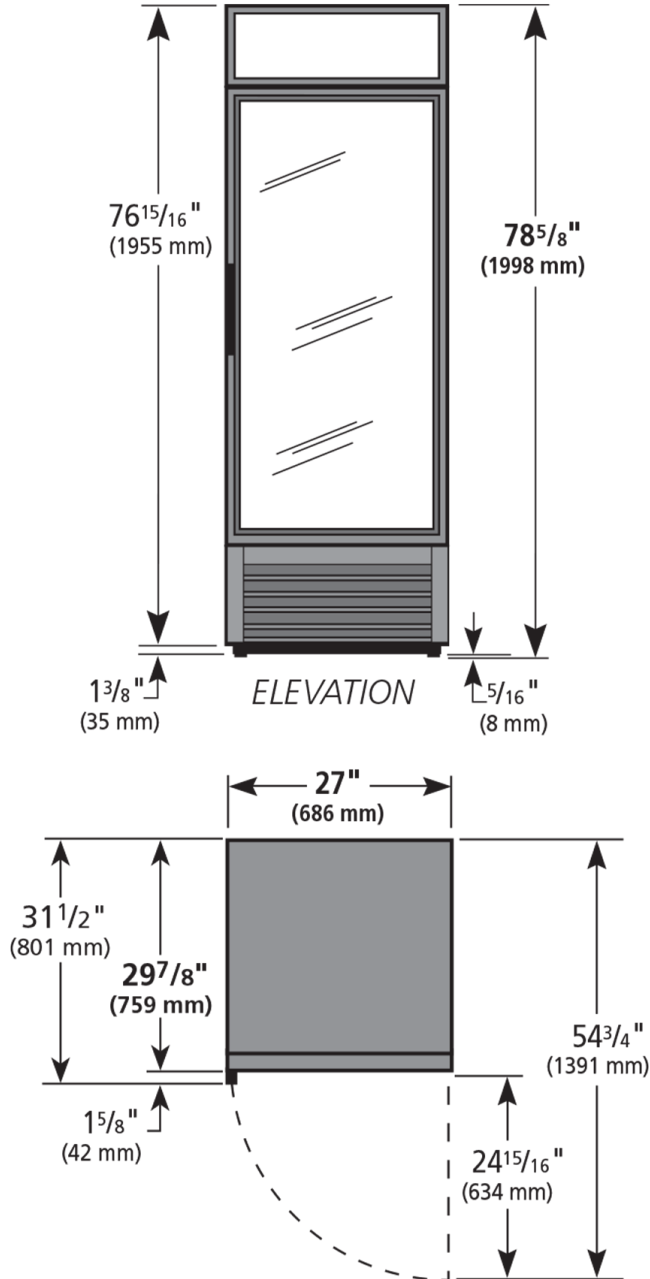

Glass Door Display

GDM-23-HC~TSL01

Upright Retail Merchandiser Refrigerator, 1 Full Glass Swing Door

Dimensions	
External Width (mm)	686
External Depth (mm)	759
External Height (mm)	1998
Exclusions	Depth does not include 42 mm for door handle or 13 mm for rear access panel.
Net Volume (Litres)	445
Gross Volume (Litres)	651
Display Area (?)	0.74
Supplied Shelves	4
Shelf Size (L x D mm)	574 x 591
Internal Net Height (mm)	1300
Unpackaged Weight (kg)	128
Packaged Weight (kg)	139
Packaged Dimensions (W x D x H mm)	902 x 775 x 2134
Supplied Supports	Leg Levellers (Castors supplied separate)

Build	
Door Description	1 Full Glass Swing Door
Door Opening	Right (standard) or Left.
Exterior Construction	Stainless Steel/Aluminium front, Aluminium sides and rear (Black or White Powder Coat option)
Interior Construction	White coated aluminium, stainless steel base
Air Intake Position	Front
Ventilation Position	Rear
Clearance Required	26 mm rear, zero sides
Cord Length (Meters)	2.74
Internal Lighting	LED
Standard w/ Locks	Not Standard. Options available.

Specifications subject to change without notice.
Chart dimensions rounded up to the next whole millimeter (inches rounded up to the 1/8")

UK & Ireland 0800 783 2049
Europe +49 (0) 7622 6883 0
Australia +61 2 9619 9999

TFIUK@truemfg.com
TrueGermCustomerService@truemfg.com
TrueRefAus@truemfg.com

GDM-23-HC~TSL01

Upright Retail Merchandiser Refrigerator, 1 Full Glass Swing Door

Specifications subject to change without notice.
Chart dimensions rounded up to the next whole millimeter (inches rounded up to the 1/8")