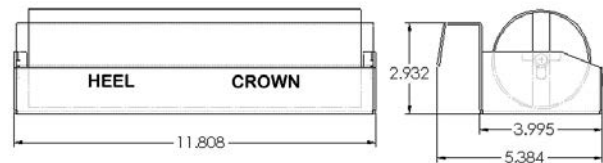

Specifications

Certifications

355 E. Kehoe Blvd.
Carol Stream, IL 60188

1.800.PCASTLE • 630.462.8800
www.princecastle.com