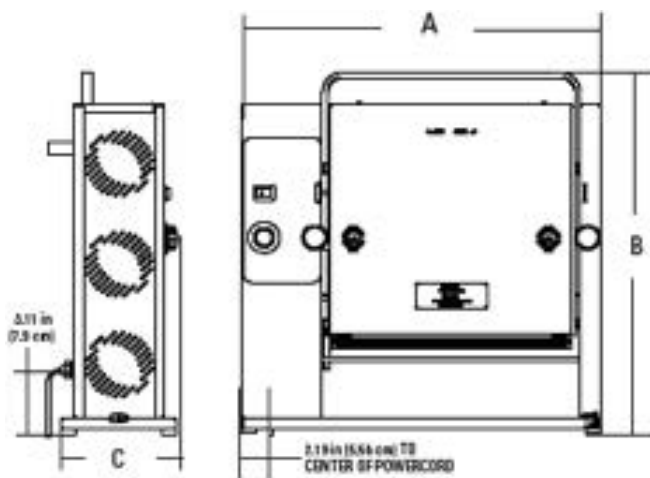

Specifications

Certifications

355 E. Kehoe Blvd.
Carol Stream, IL 60188

1.800.PCASTLE • 630.462.8800
www.princecastle.com