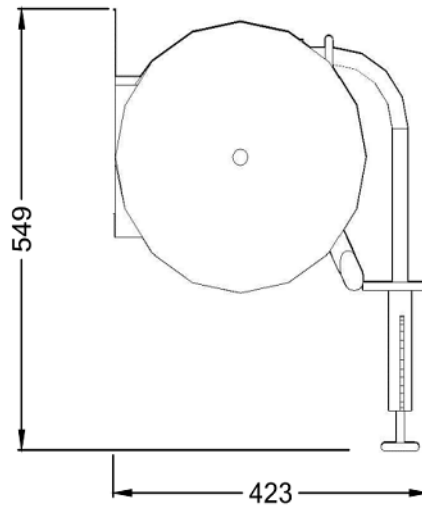

Lincat Limited

Whisby Road,
Lincoln, LN6 3QZ,
United Kingdom

Company No: 2175448

A member company of

Customer Care

Tel: +44 1522 875500

Email: care@lincat.co.uk

Export Customers

Tel: +44 1522 875536

Email: export@lincat.co.uk

Opening Hours

Monday – Friday:

8.30am – 5pm