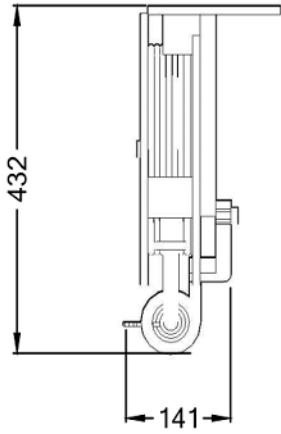

Lincat Limited

Whisby Road,
Lincoln, LN6 3QZ,
United Kingdom

Company No: 2175448

A member company of

Customer Care

Tel: +44 1522 875500

Email: care@lincat.co.uk

Export Customers

Tel: +44 1522 875536

Email: export@lincat.co.uk

Opening Hours

Monday – Friday:

8.30am – 5pm