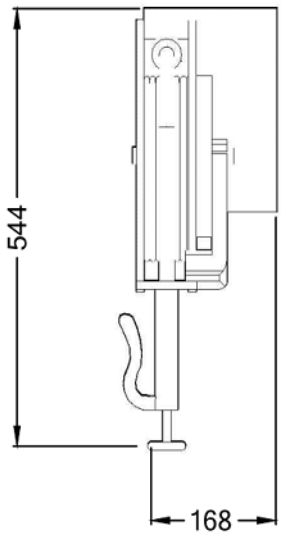

Lincat Limited

Whisby Road,
Lincoln, LN6 3QZ,
United Kingdom

Company No: 2175448

A member company of

Customer Care

Tel: +44 1522 875500

Email: care@lincat.co.uk

Export Customers

Tel: +44 1522 875536

Email: export@lincat.co.uk

Opening Hours

Monday – Friday:

8.30am – 5pm