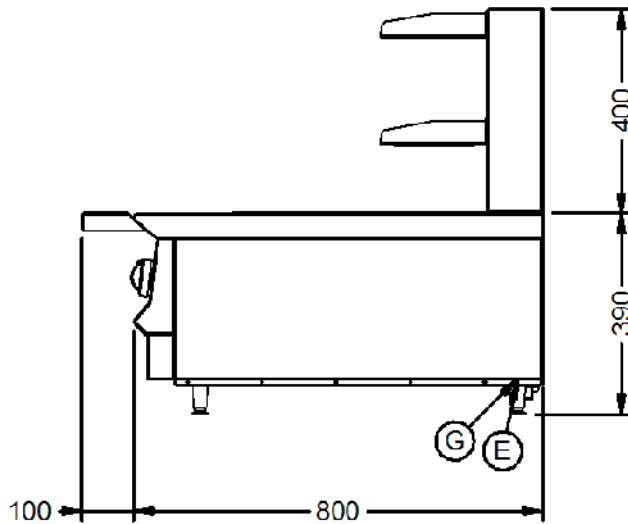

Technical Picture

Lincat Limited

Whisby Road,
Lincoln, LN6 3QZ,
United Kingdom

Company No: 2175448

A member company of

Customer Care

Tel: +44 1522 875500
Email: care@lincat.co.uk

Export Customers

Tel: +44 1522 875536
Email: export@lincat.co.uk

Opening Hours

Monday – Friday:
8.30am – 5pm