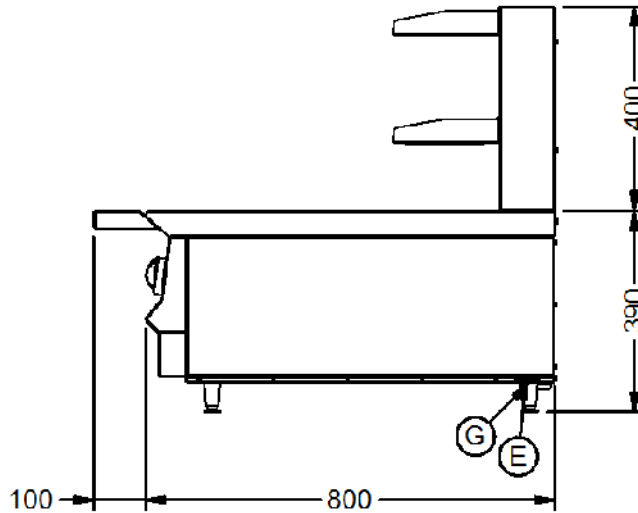

Technical Picture

Lincat Limited

Whisby Road,
Lincoln, LN6 3QZ,
United Kingdom

Company No: 2175448

A member company of

Customer Care

Tel: +44 1522 875500
Email: care@lincat.co.uk

Export Customers

Tel: +44 1522 875536
Email: export@lincat.co.uk

Opening Hours

Monday – Friday:
8.30am – 5pm