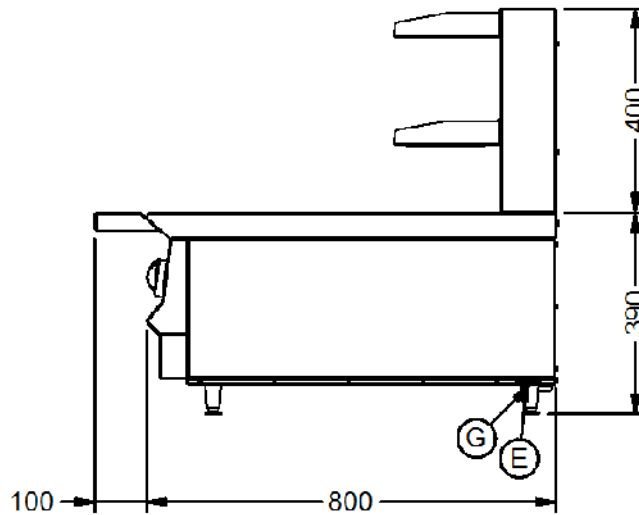

<https://www.lincat.co.uk/in>

Image not found or type un

OG8410/N - Lincat Opus 800 Natural Gas Synergy Grill - W 600 mm - 5.7 kW

Lincat is delighted to be able to offer the revolutionary Synergy Grill technology as a suited solution within our Opus 800 Series. Combining high power with low energy consumption.

- ✓ Suites with Opus 800 series
- ✓ Patented award winning Synergy Grill technology delivers incredibly hot temperatures yet uses an average of 59% less gas than a standard grill
- ✓ Gently smokes food, giving you incredible flavour
- ✓ Clear contrasting bar marks
- ✓ Quickest grill on the market to clean, once cold, you can simply vacuum out the dust that's left
- ✓ No fat means no fat tray to clean
- ✓ The simplest grill on the market to operate
- ✓ Safety is paramount, one of the safest units to operate

Specifications

Summary

Brand	Lincat
Range	Opus 800
Power Type	Gas
Gas Type	Natural Gas
Unit Type	Counter-top
Available in UK Only	No
UK Warranty	2 Years Parts and Labour Warranty
Export Warranty	Contact your local dealer
GTIN	5056105118107

Power and Performance

BTU per Hour	19,448
Total Power kW	5.7
Cooking Area (Width x Depth) mm	520 x 495
Temperature Control	Mechanical

Key Specifications

Number of Heat Zones	1

Weights and Dimensions

Unit Height (External) mm	790
Unit Width (External) mm	600
Unit Depth (External) mm	800
Net Weight Kg	95.4

Supply Connections

Requires Installation	Yes
Requires Electrical Supply	Yes
Gas Connection BSP	3/4"
Gas Consumption at full rate Natural m³ per Hour	0.54
Gas Pressure Natural mbar	20
Total heat input at full rate Natural kW	5.7
Total heat input at full rate Natural BTU per hour	19,448

Shipping

Packed Weight Kg	106.3
Packed Height cm	104
Packed Width cm	70
Packed Depth cm	85

Available Accessories

OA8991	Lincat Opus 800 Free-standing Floor Stand with Legs - for Synergy Grill W 600 mm
OA8991/C	Lincat Opus 800 Free-standing Floor Stand with Castors - for Synergy Grill W 600 mm

Technical Picture

Lincat Limited

Whisby Road,
Lincoln, LN6 3QZ,
United Kingdom

Company No: 2175448

A member company of

Customer Care

Tel: +44 1522 875500
Email: care@lincat.co.uk

Export Customers

Tel: +44 1522 875536
Email: export@lincat.co.uk

Opening Hours

Monday – Friday:
8.30am – 5pm