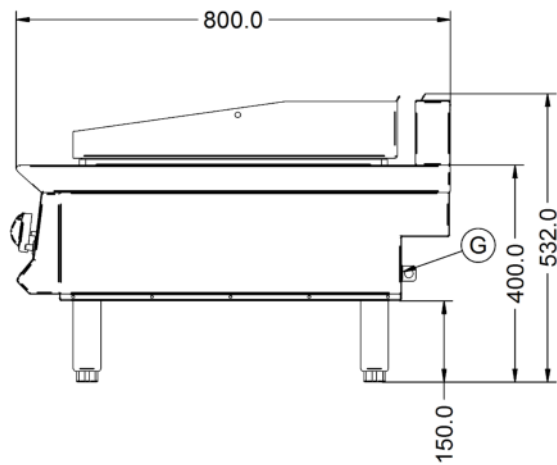

Available Accessories

- **OA8973** Lincat Opus 800 Free-standing Pedestal with Doors and Legs - for units W 900 mm
- **OA8973/C** Lincat Opus 800 Free-standing Pedestal with Doors and Castors - for units W 900 mm

Technical Picture