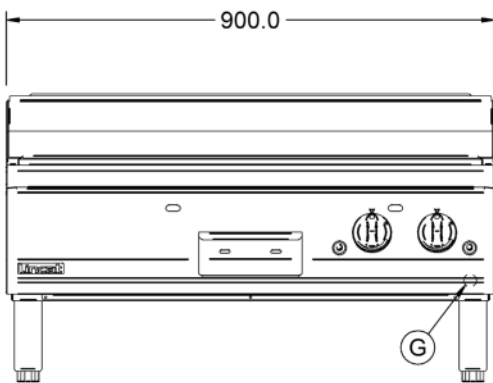

Available Accessories

- **OA8973** Lincat Opus 800 Free-standing Pedestal with Doors and Legs - for units W 900 mm
- **OA8973/C** Lincat Opus 800 Free-standing Pedestal with Doors and Castors - for units W 900 mm

Technical Picture