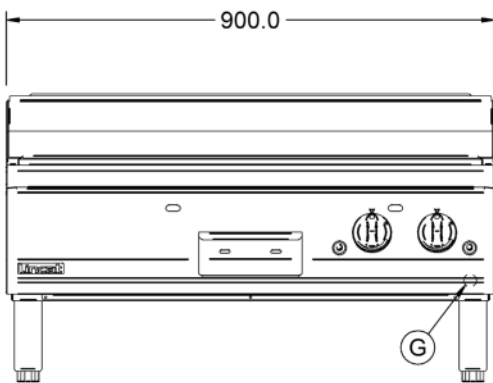

Available Accessories

- OA8973 Lincat Opus 800 Free-standing Pedestal with Doors and Legs - for units W 900 mm
- OA8973/C Lincat Opus 800 Free-standing Pedestal with Doors and Castors - for units W 900 mm

Technical Picture