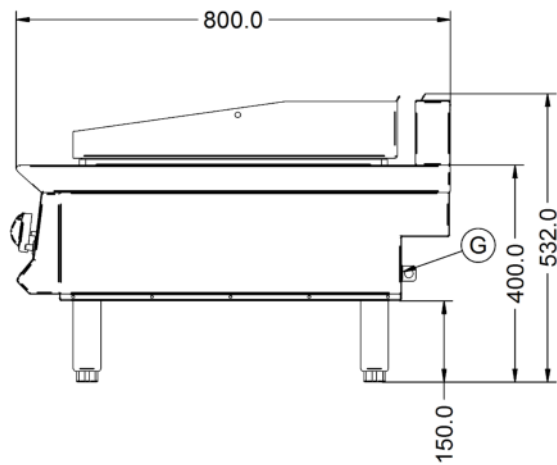

Available Accessories

- OA8973 Lincat Opus 800 Free-standing Pedestal with Doors and Legs - for units W 900 mm
- OA8973/C Lincat Opus 800 Free-standing Pedestal with Doors and Castors - for units W 900 mm

Technical Picture