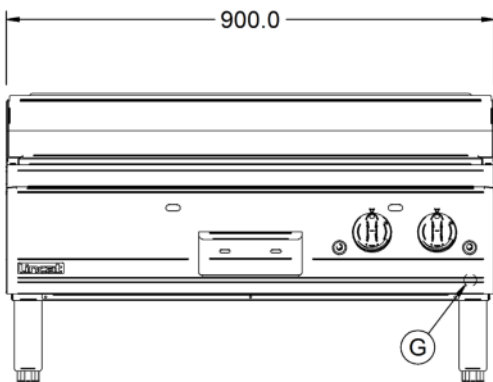

Power and Performance

BTU per Hour	78,476
Total Power kW	23.0
Temperature Range °C	90-280
Cooking Area (Width x Depth) mm	890 x 600
Temperature Control	Mechanical

Key Specifications

Number of Heat Zones	2
Grill Plate Surface Type	Smooth
Grill Plate Material	Steel

Capacity

Product Output per Hour	160 x 225g [8oz] steaks [chilled]
--------------------------------	-----------------------------------

Weights and Dimensions

Unit Height (External) mm	532
Unit Width (External) mm	900
Unit Depth (External) mm	800
Net Weight Kg	105

Shipping

Packed Weight Kg	115.5
Packed Height cm	63
Packed Width cm	100
Packed Depth cm	85

Available Accessories

OA8914	Lincat Opus 800 Free-standing Floor Stand with Legs - for units W 900 mm
OA8914/C	Lincat Opus 800 Free-standing Floor Stand with Castors - for units W 900 mm
OA8973	Lincat Opus 800 Free-standing Pedestal with Doors and Legs - for units W 900 mm

Available Accessories

OA8973/C

Lincat Opus 800 Free-standing Pedestal with Doors and Castors - for units W 900 mm

Technical Picture

Lincat Limited

Whisby Road,
Lincoln, LN6 3QZ,
United Kingdom

Company No: 2175448