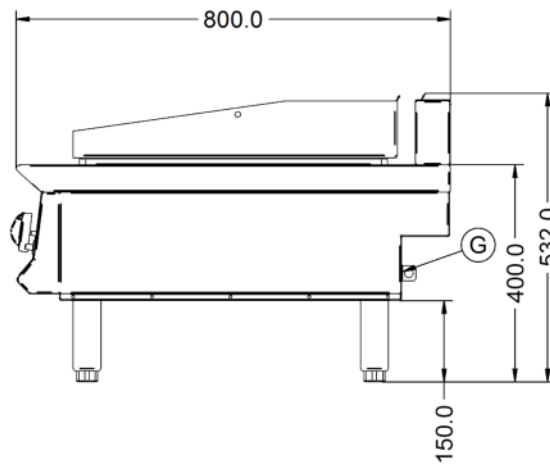

Power and Performance

BTU per Hour	78,476
Total Power kW	23.0
Temperature Range °C	90-280
Cooking Area (Width x Depth) mm	890 x 600
Temperature Control	Mechanical

Key Specifications

Number of Heat Zones	2
Grill Plate Surface Type	Smooth
Grill Plate Material	Steel

Capacity

Product Output per Hour	160 x 225g [8oz] steaks [chilled]
--------------------------------	-----------------------------------

Weights and Dimensions

Unit Height (External) mm	532
Unit Width (External) mm	900
Unit Depth (External) mm	800
Net Weight Kg	105

Shipping

Packed Weight Kg	115.5
Packed Height cm	63
Packed Width cm	100
Packed Depth cm	85

Available Accessories

OA8914	Lincat Opus 800 Free-standing Floor Stand with Legs - for units W 900 mm
OA8914/C	Lincat Opus 800 Free-standing Floor Stand with Castors - for units W 900 mm
OA8973	Lincat Opus 800 Free-standing Pedestal with Doors and Legs - for units W 900 mm

Available Accessories

OA8973/C

Lincat Opus 800 Free-standing Pedestal with Doors and Castors - for units W 900 mm

Technical Picture

Lincat Limited

Whisby Road,
Lincoln, LN6 3QZ,
United Kingdom

Company No: 2175448