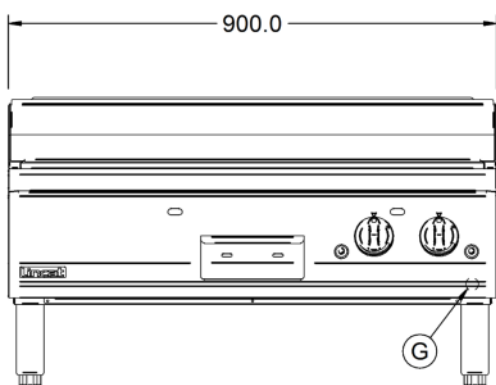

Shipping

Packed Weight Kg	118.8
Packed Height cm	63
Packed Width cm	100
Packed Depth cm	85

Available Accessories

OA8914	Lincat Opus 800 Free-standing Floor Stand with Legs - for units W 900 mm
OA8914/C	Lincat Opus 800 Free-standing Floor Stand with Castors - for units W 900 mm
OA8973	Lincat Opus 800 Free-standing Pedestal with Doors and Legs - for units W 900 mm
OA8973/C	Lincat Opus 800 Free-standing Pedestal with Doors and Castors - for units W 900 mm

Technical Picture