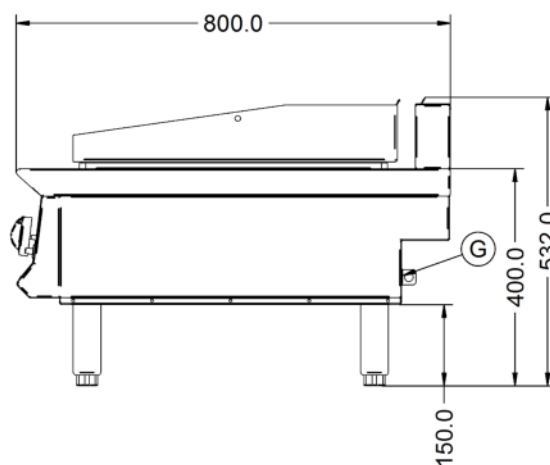

Shipping

Packed Weight Kg	118.8
Packed Height cm	63
Packed Width cm	100
Packed Depth cm	85

Available Accessories

OA8914	Lincat Opus 800 Free-standing Floor Stand with Legs - for units W 900 mm
OA8914/C	Lincat Opus 800 Free-standing Floor Stand with Castors - for units W 900 mm
OA8973	Lincat Opus 800 Free-standing Pedestal with Doors and Legs - for units W 900 mm
OA8973/C	Lincat Opus 800 Free-standing Pedestal with Doors and Castors - for units W 900 mm

Technical Picture