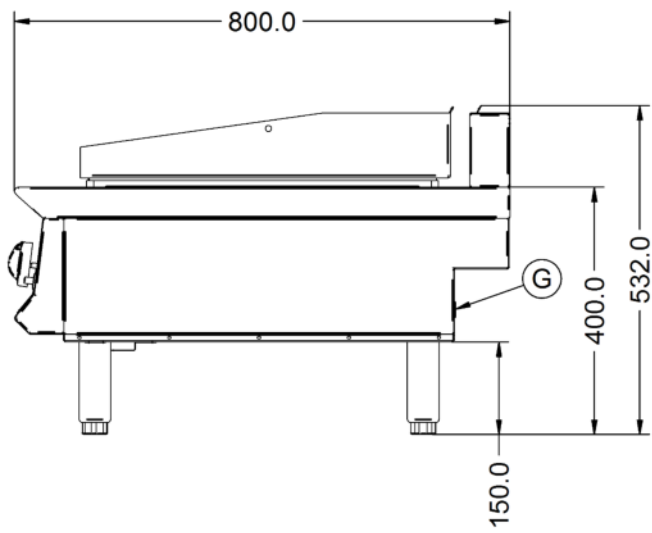

Available Accessories

- OA8917 Lincat Opus 800 Free-standing Floor Stand with Legs - for units W 600 mm
- OA8917/C Lincat Opus 800 Free-standing Floor Stand with Castors - for units W 600 mm
- OA8972 Lincat Opus 800 Free-standing Pedestal with Doors and Legs - for units W 600 mm
- OA8972/C Lincat Opus 800 Free-standing Pedestal with Doors and Castors - for units W 600 mm

Technical Picture