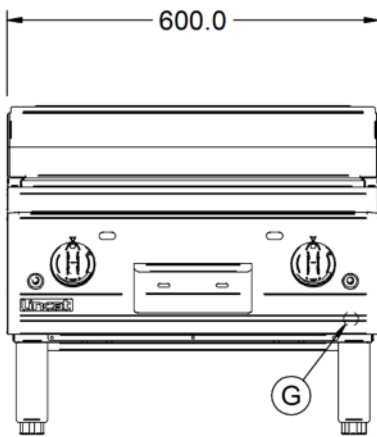

Available Accessories

- OA8917 Lincat Opus 800 Free-standing Floor Stand with Legs - for units W 600 mm
- OA8917/C Lincat Opus 800 Free-standing Floor Stand with Castors - for units W 600 mm
- OA8972 Lincat Opus 800 Free-standing Pedestal with Doors and Legs - for units W 600 mm
- OA8972/C Lincat Opus 800 Free-standing Pedestal with Doors and Castors - for units W 600 mm

Technical Picture