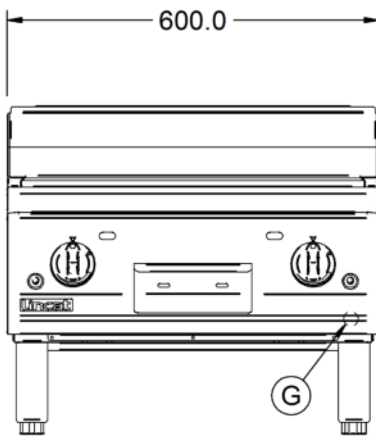

Available Accessories

- OA8917 Lincat Opus 800 Free-standing Floor Stand with Legs - for units W 600 mm
- OA8917/C Lincat Opus 800 Free-standing Floor Stand with Castors - for units W 600 mm
- OA8972 Lincat Opus 800 Free-standing Pedestal with Doors and Legs - for units W 600 mm
- OA8972/C Lincat Opus 800 Free-standing Pedestal with Doors and Castors - for units W 600 mm

Technical Picture