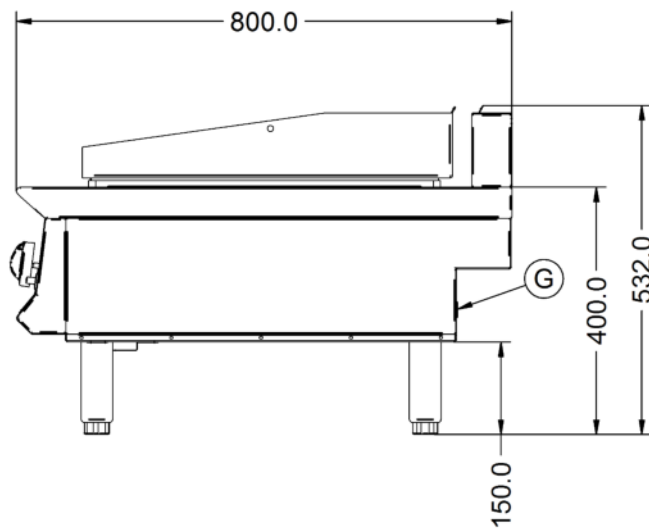

Available Accessories

- OA8917 Lincat Opus 800 Free-standing Floor Stand with Legs - for units W 600 mm
- OA8917/C Lincat Opus 800 Free-standing Floor Stand with Castors - for units W 600 mm
- OA8972 Lincat Opus 800 Free-standing Pedestal with Doors and Legs - for units W 600 mm
- OA8972/C Lincat Opus 800 Free-standing Pedestal with Doors and Castors - for units W 600 mm

Technical Picture