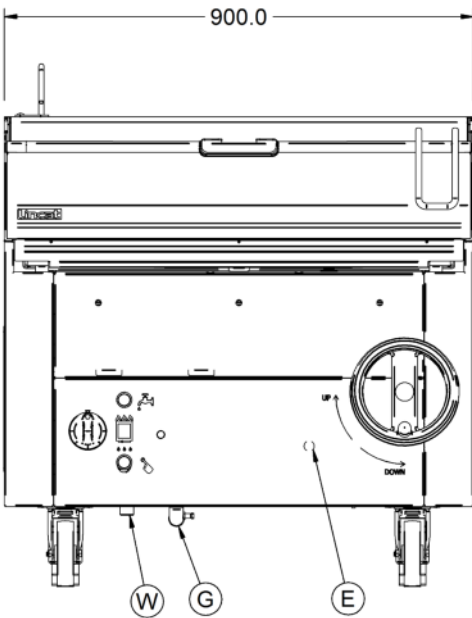

Power and Performance

BTU per Hour	75,064
Total Power kW	22.0
Temperature Range °C	70-300
IP Rating	IP24
Temperature Control	Mechanical

Capacity

Capacity Litres	80
------------------------	----

Weights and Dimensions

Unit Height (External) mm	900
Unit Width (External) mm	900
Unit Depth (External) mm	800
Net Weight Kg	157

Supply Connections

Requires Installation	Yes
Requires Electrical Supply	Yes
UK 3 Pin Plug	Yes
Requires Hardwiring	No
Electrical Supply Rating Watts	18
Single Phase Amps	0.008
Single Phase Voltage	230
Gas Connection BSP	1/2"
Gas Consumption at full rate Propane m³ per Hour	1.57
Gas Pressure Propane mbar	37
Total heat input at full rate Propane kW	23
Water Connection Pressure Bar	0.2-10.0
Water Connection	3/4"

Shipping

Packed Weight Kg	172.5
Packed Height cm	110
Packed Width cm	100
Packed Depth cm	85

Available Accessories

LK06

OPUS 800 LEG KIT

Technical Picture

Lincat Limited

Whisby Road,
Lincoln, LN6 3QZ,
United Kingdom