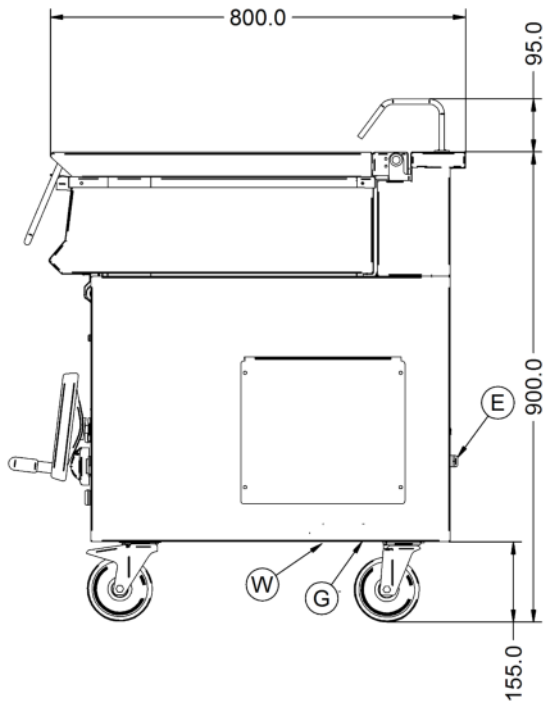

Power and Performance

BTU per Hour	75,064
Total Power kW	22.0
Temperature Range °C	70-300
IP Rating	IP24
Temperature Control	Mechanical

Capacity

Capacity Litres	80
------------------------	----

Weights and Dimensions

Unit Height (External) mm	900
Unit Width (External) mm	900
Unit Depth (External) mm	800
Net Weight Kg	157

Supply Connections

Requires Installation	Yes
Requires Electrical Supply	Yes
UK 3 Pin Plug	Yes
Requires Hardwiring	No
Electrical Supply Rating Watts	18
Single Phase Amps	0.008
Single Phase Voltage	230
Gas Connection BSP	1/2"
Gas Consumption at full rate Propane m³ per Hour	1.57
Gas Pressure Propane mbar	37
Total heat input at full rate Propane kW	23
Water Connection Pressure Bar	0.2-10.0
Water Connection	3/4"

Shipping

Packed Weight Kg	172.5
Packed Height cm	110
Packed Width cm	100
Packed Depth cm	85

Available Accessories

LK06

OPUS 800 LEG KIT

Technical Picture

Lincat Limited

Whisby Road,
Lincoln, LN6 3QZ,
United Kingdom