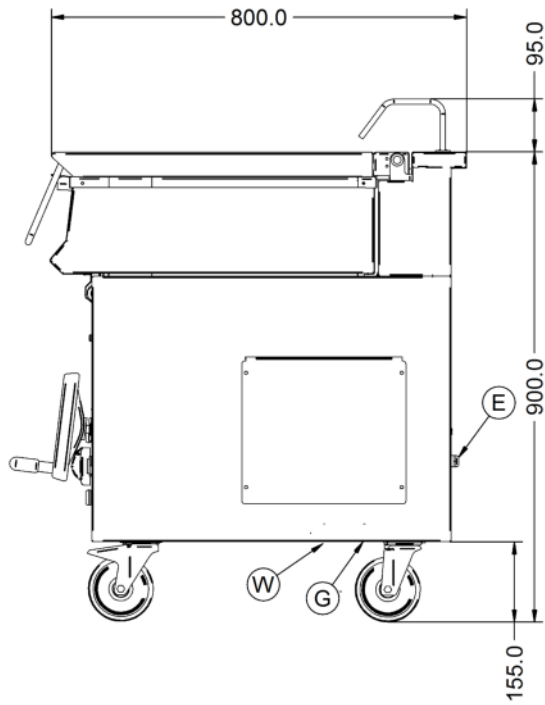

Power and Performance

BTU per Hour	83,594
Total Power kW	24.5
Temperature Range °C	70-300
IP Rating	IP24
Temperature Control	Mechanical

Capacity

Capacity Litres	80
------------------------	----

Weights and Dimensions

Unit Height (External) mm	900
Unit Width (External) mm	900
Unit Depth (External) mm	800
Net Weight Kg	157

Supply Connections

Requires Installation	Yes
Requires Electrical Supply	Yes
UK 3 Pin Plug	Yes
Requires Hardwiring	No
Electrical Supply Rating Watts	18
Single Phase Amps	0.008
Single Phase Voltage	230
Gas Connection BSP	1/2"
Gas Consumption at full rate Natural m³ per Hour	2.33
Gas Pressure Natural mbar	20
Total heat input at full rate Natural kW	24.5
Water Connection Pressure Bar	0.2-10.0
Water Connection	3/4"

Shipping

Packed Weight Kg	172.5
Packed Height cm	110
Packed Width cm	100
Packed Depth cm	85

Available Accessories

LK06

OPUS 800 LEG KIT

Technical Picture

Lincat Limited

Whisby Road,
Lincoln, LN6 3QZ,
United Kingdom