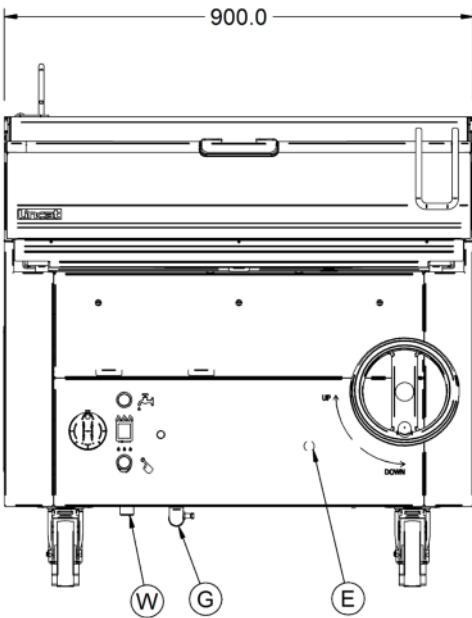

Power and Performance

BTU per Hour	83,594
Total Power kW	24.5
Temperature Range °C	70-300
IP Rating	IP24
Temperature Control	Mechanical

Capacity

Capacity Litres	80
------------------------	----

Weights and Dimensions

Unit Height (External) mm	900
Unit Width (External) mm	900
Unit Depth (External) mm	800
Net Weight Kg	157

Supply Connections

Requires Installation	Yes
Requires Electrical Supply	Yes
UK 3 Pin Plug	Yes
Requires Hardwiring	No
Electrical Supply Rating Watts	18
Single Phase Amps	0.008
Single Phase Voltage	230
Gas Connection BSP	1/2"
Gas Consumption at full rate Natural m³ per Hour	2.33
Gas Pressure Natural mbar	20
Total heat input at full rate Natural kW	24.5
Water Connection Pressure Bar	0.2-10.0
Water Connection	3/4"

Shipping

Packed Weight Kg	172.5
Packed Height cm	110
Packed Width cm	100
Packed Depth cm	85

Available Accessories

LK06

OPUS 800 LEG KIT

Technical Picture

Lincat Limited

Whisby Road,
Lincoln, LN6 3QZ,
United Kingdom