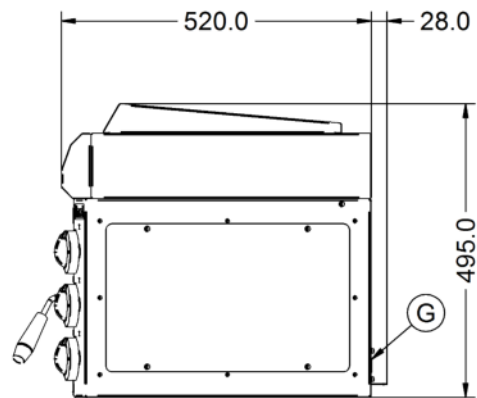

Available Accessories

- **CH02** Caterflex Hose 1/2" - 1.5 Metre - for use with units up to 56,000 BTU
- **OA8911** WALL BRACKET OG8302/OE8303
- **OA8912** Lincat Opus 800 Free-standing Floor Stand with Legs - for units W 900 mm
- **OA8918** Lincat Opus 800 Free-standing Bench Stand - for units W 900 mm

Technical Picture