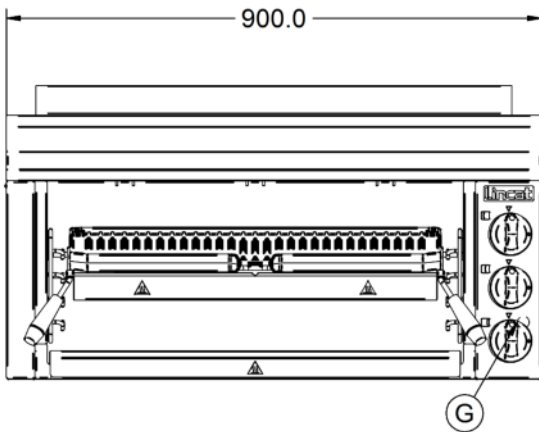

Available Accessories

- **CH02** Caterflex Hose 1/2" - 1.5 Metre - for use with units up to 56,000 BTU
- **OA8911** WALL BRACKET OG8302/OE8303
- **OA8912** Lincat Opus 800 Free-standing Floor Stand with Legs - for units W 900 mm
- **OA8918** Lincat Opus 800 Free-standing Bench Stand - for units W 900 mm

Technical Picture