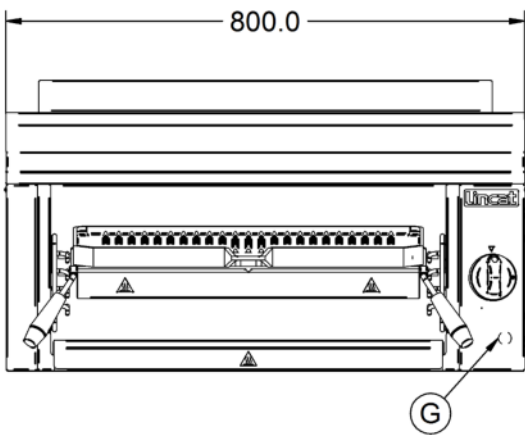

Power and Performance

BTU per Hour	20,472
Total Power kW	6.0
Cooking Area (Width x Depth) mm	530 x 265
Temperature Control	Mechanical

Key Specifications

Number of Shelves included	1
Number of Shelf Positions	4
Number of Heat Zones	1

Capacity

Gastronorm Capacity	1 x GN1/1
----------------------------	-----------

Weights and Dimensions

Unit Height (External) mm	450
Unit Width (External) mm	800
Unit Depth (External) mm	438
Shelf Dimensions Width mm	530
Shelf Dimensions Depth mm	265
Net Weight Kg	36

Shipping

Packed Weight Kg	48
Packed Height cm	78
Packed Width cm	85
Packed Depth cm	45

Available Accessories

CH01	Caterflex Hose 1/2" - 1 Metre - for use with units up to 66,000 BTU
CH02	Caterflex Hose 1/2" - 1.5 Metre - for use with units up to 56,000 BTU
OA8907	Lincat Opus 800 Free-standing Floor Stand with Legs - for units W 800 mm
OA8908	Lincat Opus 800 Free-standing Bench Stand - for units W 800 mm
OA8909	WALL BRACKET OG8301/OE8304

Available Accessories

OA8976

BRANDING PLATE ACCESSORY FOR OG8301

Technical Picture

Lincat Limited

Whisby Road,
Lincoln, LN6 3QZ,
United Kingdom

Company No: 2175448

A member company of