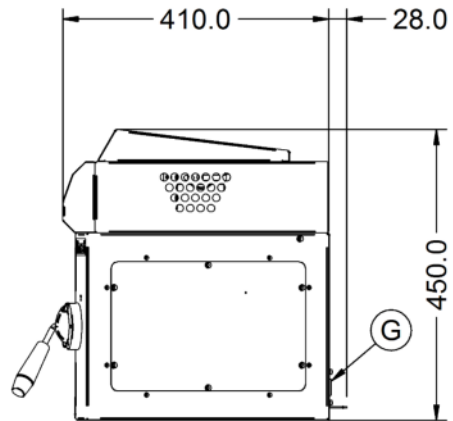

Power and Performance

BTU per Hour	20,472
Total Power kW	6.0
Cooking Area (Width x Depth) mm	530 x 265
Temperature Control	Mechanical

Key Specifications

Number of Shelves included	1
Number of Shelf Positions	4
Number of Heat Zones	1

Capacity

Gastronorm Capacity	1 x GN1/1
----------------------------	-----------

Weights and Dimensions

Unit Height (External) mm	450
Unit Width (External) mm	800
Unit Depth (External) mm	438
Shelf Dimensions Width mm	530
Shelf Dimensions Depth mm	265
Net Weight Kg	36

Shipping

Packed Weight Kg	48
Packed Height cm	78
Packed Width cm	85
Packed Depth cm	45

Available Accessories

CH01	Caterflex Hose 1/2" - 1 Metre - for use with units up to 66,000 BTU
CH02	Caterflex Hose 1/2" - 1.5 Metre - for use with units up to 56,000 BTU
OA8907	Lincat Opus 800 Free-standing Floor Stand with Legs - for units W 800 mm
OA8908	Lincat Opus 800 Free-standing Bench Stand - for units W 800 mm
OA8909	WALL BRACKET OG8301/OE8304

Available Accessories

OA8976

BRANDING PLATE ACCESSORY FOR OG8301

Technical Picture

Lincat Limited

Whisby Road,
Lincoln, LN6 3QZ,
United Kingdom

Company No: 2175448

A member company of