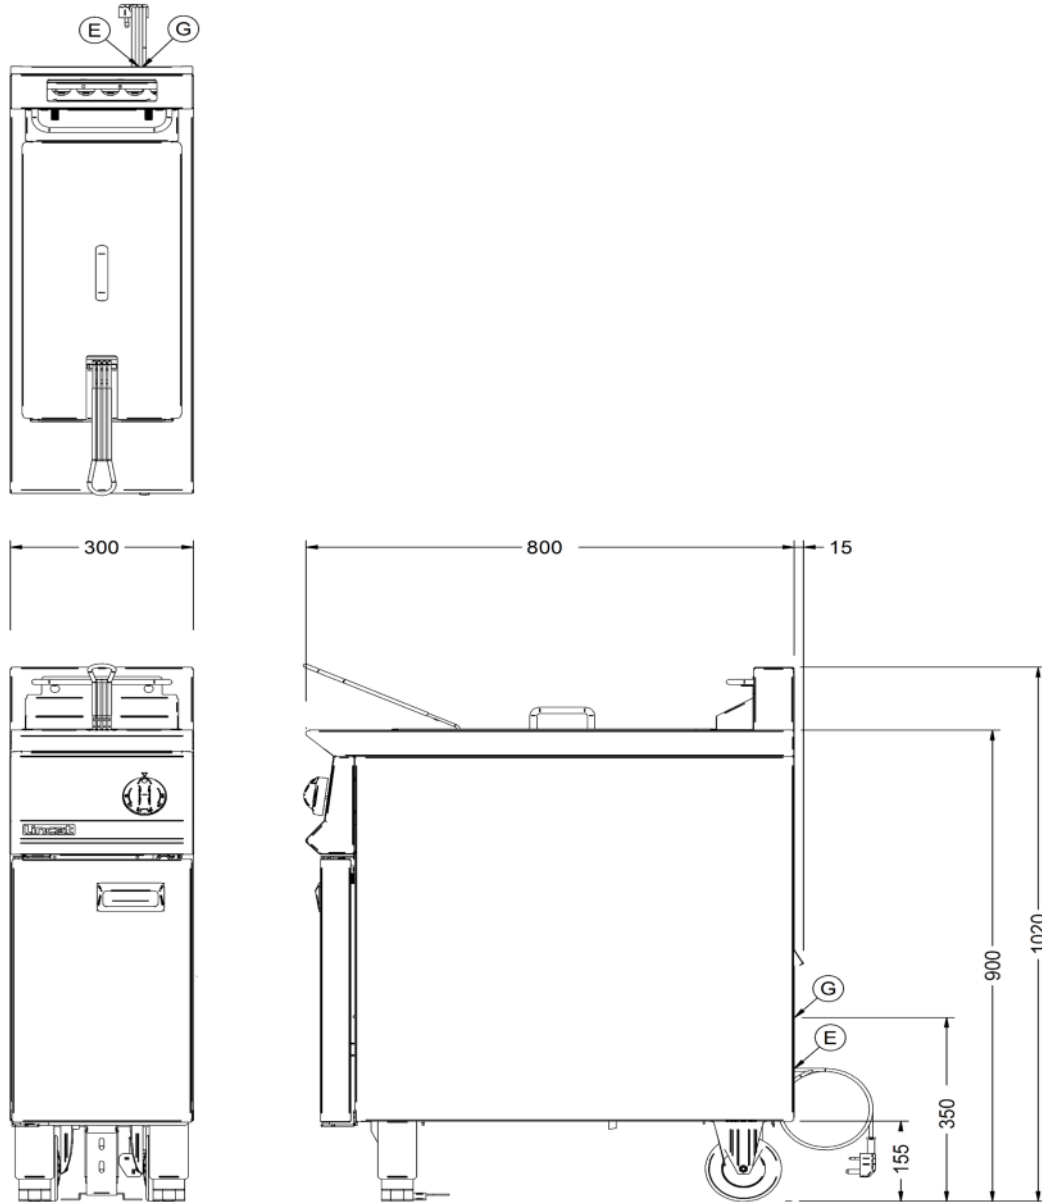

Available Accessories

- OA8955 SPLASHGUARD FRYERS - OPUS 800
- OF1 Oil filter kit - size 1

Technical Picture