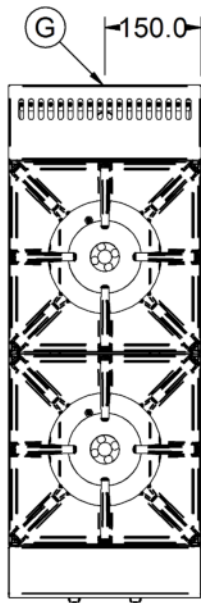

Technical Picture

Lincat Limited

Whisby Road,
Lincoln, LN6 3QZ,
United Kingdom

Company No: 2175448

A member company of

Customer Care

Tel: +44 1522 875500
Email: care@lincat.co.uk

Export Customers

Tel: +44 1522 875536
Email: export@lincat.co.uk

Opening Hours

Monday – Friday:
8.30am – 5pm