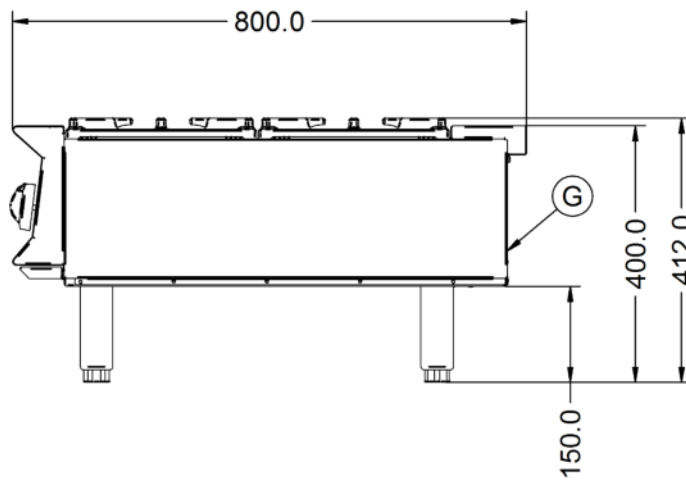

Technical Picture

Lincat Limited

Whisby Road,
Lincoln, LN6 3QZ,
United Kingdom

Company No: 2175448

A member company of

Customer Care

Tel: +44 1522 875500
Email: care@lincat.co.uk

Export Customers

Tel: +44 1522 875536
Email: export@lincat.co.uk

Opening Hours

Monday – Friday:
8.30am – 5pm