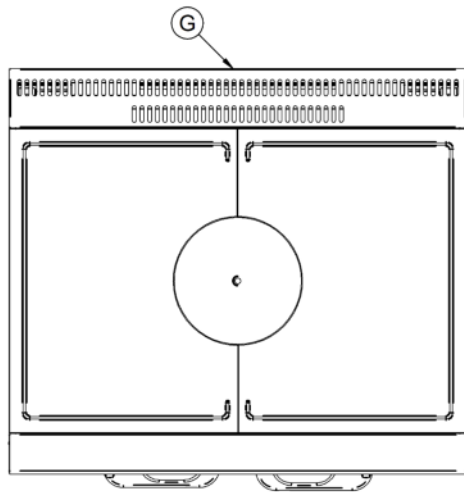

Unit Height (External) mm	900
Unit Width (External) mm	900
Unit Depth (External) mm	800
Height (Internal) mm	405
Width (Internal) mm	715
Depth (Internal) mm	530
Shelf Dimensions Width mm	710
Shelf Dimensions Depth mm	512
Hob Dimensions mm	600 x 450
Net Weight Kg	154,5

Supply Connections

Requires Installation	Yes
Requires Electrical Supply	No
Gas Connection BSP	3/4"
Gas Consumption at full rate Natural m³ per Hour	1.76
Gas Pressure Natural mbar	20
Total heat input at full rate Natural kW	18.5
Total heat input at full rate Natural BTU per hour	63,125

Shipping

Packed Weight Kg	172.5
Packed Height cm	103
Packed Width cm	100
Packed Depth cm	85

Available Accessories

LK06	OPUS 800 LEG KIT
OA8980	SPLASHBACK/SHELF - OG8005

Technical Picture

Lincat Limited

Whisby Road,
Lincoln, LN6 3QZ,
United Kingdom