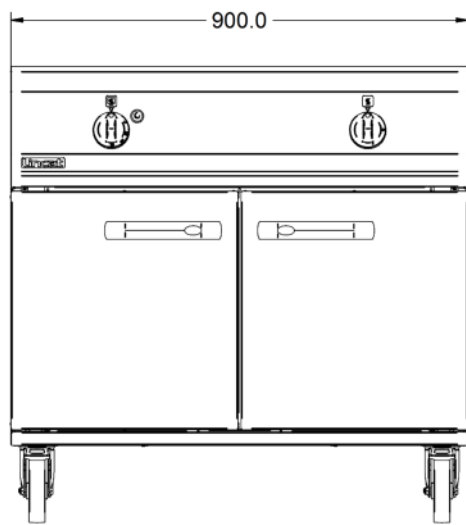

Power and Performance

BTU per Hour	63,122
Total Power kW	18.5
Temperature Range °C	120-260
Cooking Area (Width x Depth) mm	900 x 600
Temperature Control	Mechanical
Rating per Hob kW	9.0
Oven Rating kW	9.5

Unit Height (External) mm	900
Unit Width (External) mm	900
Unit Depth (External) mm	800
Height (Internal) mm	405
Width (Internal) mm	715
Depth (Internal) mm	530
Shelf Dimensions Width mm	710
Shelf Dimensions Depth mm	512
Hob Dimensions mm	600 x 450
Net Weight Kg	154,5

Shipping

Packed Weight Kg	172.5
Packed Height cm	103
Packed Width cm	100
Packed Depth cm	85

Available Accessories

LK06	OPUS 800 LEG KIT
OA8980	SPLASHBACK/SHELF - OG8005

Technical Picture

Lincat Limited

Whisby Road,
Lincoln, LN6 3QZ,
United Kingdom