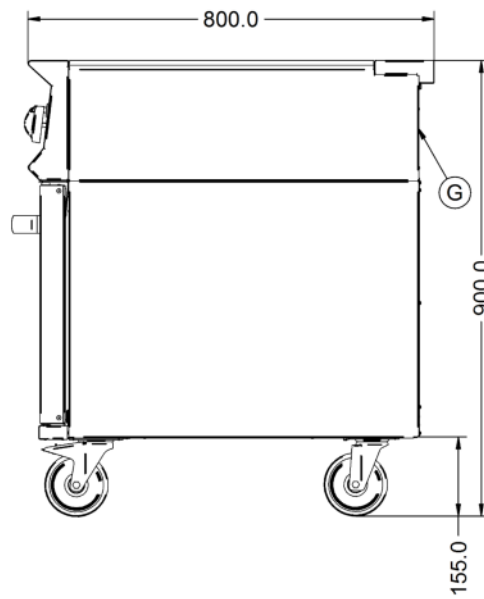

Power and Performance

BTU per Hour	63,122
Total Power kW	18.5
Temperature Range °C	120-260
Cooking Area (Width x Depth) mm	900 x 600
Temperature Control	Mechanical
Rating per Hob kW	9.0
Oven Rating kW	9.5

Unit Height (External) mm	900
Unit Width (External) mm	900
Unit Depth (External) mm	800
Height (Internal) mm	405
Width (Internal) mm	715
Depth (Internal) mm	530
Shelf Dimensions Width mm	710
Shelf Dimensions Depth mm	512
Hob Dimensions mm	600 x 450
Net Weight Kg	154,5

Supply Connections

Requires Installation	Yes
Requires Electrical Supply	No
Gas Connection BSP	3/4"
Gas Consumption at full rate Natural m³ per Hour	1.76
Gas Pressure Natural mbar	20
Total heat input at full rate Natural kW	18.5
Total heat input at full rate Natural BTU per hour	63,125

Shipping

Packed Weight Kg	172.5
Packed Height cm	103
Packed Width cm	100
Packed Depth cm	85

Available Accessories

LK06	OPUS 800 LEG KIT
OA8980	SPLASHBACK/SHELF - OG8005

Technical Picture

Lincat Limited

Whisby Road,
Lincoln, LN6 3QZ,
United Kingdom