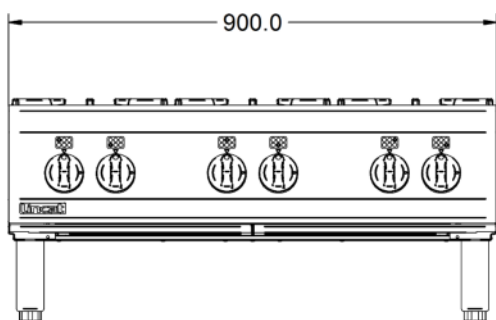

Technical Picture

Lincat Limited

Whisby Road,
Lincoln, LN6 3QZ,
United Kingdom

Company No: 2175448

A member company of

Customer Care

Tel: +44 1522 875500
Email: care@lincat.co.uk

Export Customers

Tel: +44 1522 875536
Email: export@lincat.co.uk

Opening Hours

Monday – Friday:
8.30am – 5pm