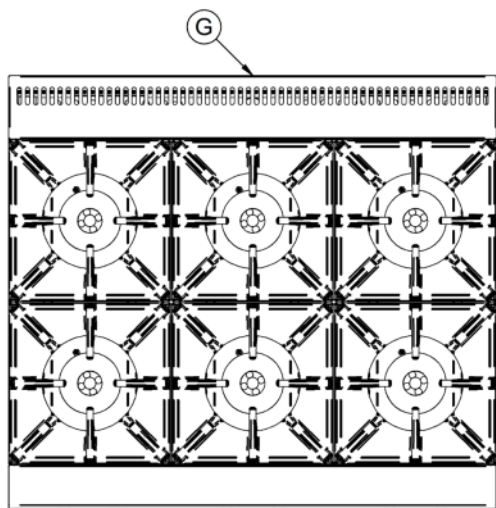

Technical Picture

Lincat Limited

Whisby Road,
Lincoln, LN6 3QZ,
United Kingdom

Company No: 2175448

A member company of

Customer Care

Tel: +44 1522 875500
Email: care@lincat.co.uk

Export Customers

Tel: +44 1522 875536
Email: export@lincat.co.uk

Opening Hours

Monday – Friday:
8.30am – 5pm