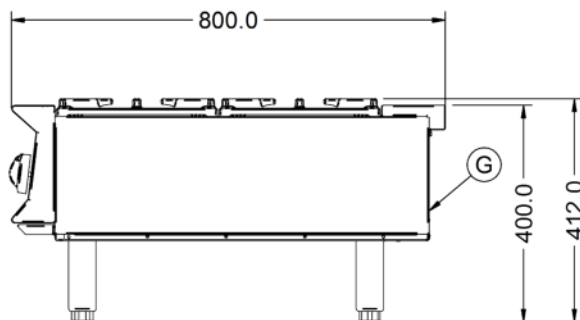

Technical Picture

Lincat Limited

Whisby Road,
Lincoln, LN6 3QZ,
United Kingdom

Company No: 2175448

A member company of

Customer Care

Tel: +44 1522 875500
Email: care@lincat.co.uk

Export Customers

Tel: +44 1522 875536
Email: export@lincat.co.uk

Opening Hours

Monday – Friday:
8.30am – 5pm