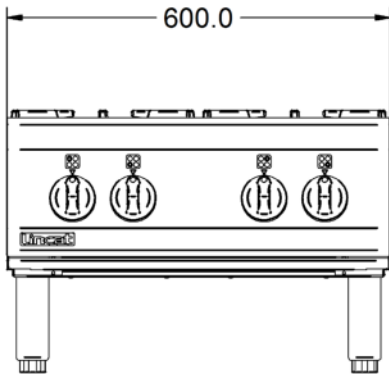

Technical Picture

Lincat Limited

Whisby Road,
Lincoln, LN6 3QZ,
United Kingdom

Company No: 2175448

A member company of

Customer Care

Tel: +44 1522 875500
Email: care@lincat.co.uk

Export Customers

Tel: +44 1522 875536
Email: export@lincat.co.uk

Opening Hours

Monday – Friday:
8.30am – 5pm