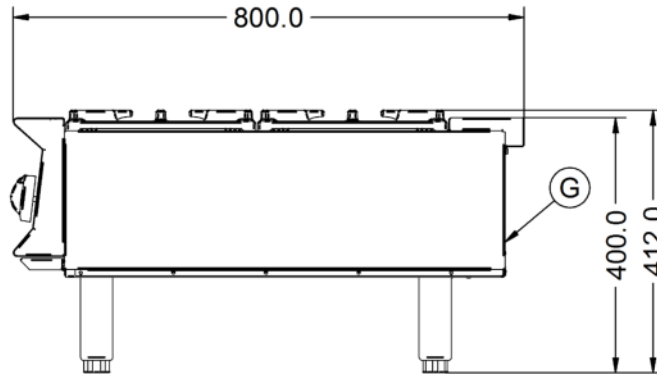

Technical Picture

Lincat Limited

Whisby Road,
Lincoln, LN6 3QZ,
United Kingdom

Company No: 2175448

A member company of

Customer Care

Tel: +44 1522 875500
Email: care@lincat.co.uk

Export Customers

Tel: +44 1522 875536
Email: export@lincat.co.uk

Opening Hours

Monday – Friday:
8.30am – 5pm