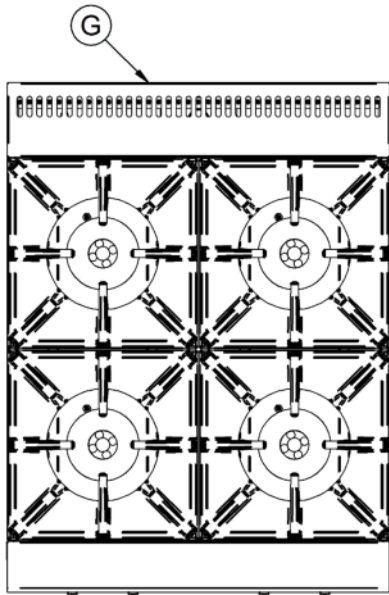

Technical Picture

Lincat Limited

Whisby Road,
Lincoln, LN6 3QZ,
United Kingdom

Company No: 2175448

A member company of

Customer Care

Tel: +44 1522 875500
Email: care@lincat.co.uk

Export Customers

Tel: +44 1522 875536
Email: export@lincat.co.uk

Opening Hours

Monday – Friday:
8.30am – 5pm