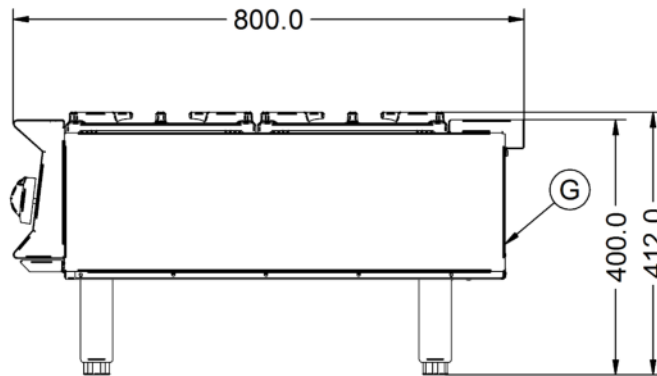

Technical Picture

Lincat Limited

Whisby Road,
Lincoln, LN6 3QZ,
United Kingdom

Company No: 2175448

A member company of

Customer Care

Tel: +44 1522 875500
Email: care@lincat.co.uk

Export Customers

Tel: +44 1522 875536
Email: export@lincat.co.uk

Opening Hours

Monday – Friday:
8.30am – 5pm