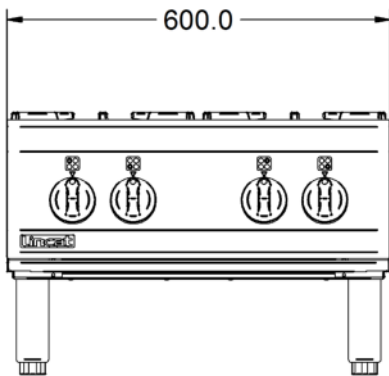

Technical Picture

Lincat Limited

Whisby Road,
Lincoln, LN6 3QZ,
United Kingdom

Company No: 2175448

A member company of

Customer Care

Tel: +44 1522 875500
Email: care@lincat.co.uk

Export Customers

Tel: +44 1522 875536
Email: export@lincat.co.uk

Opening Hours

Monday – Friday:
8.30am – 5pm