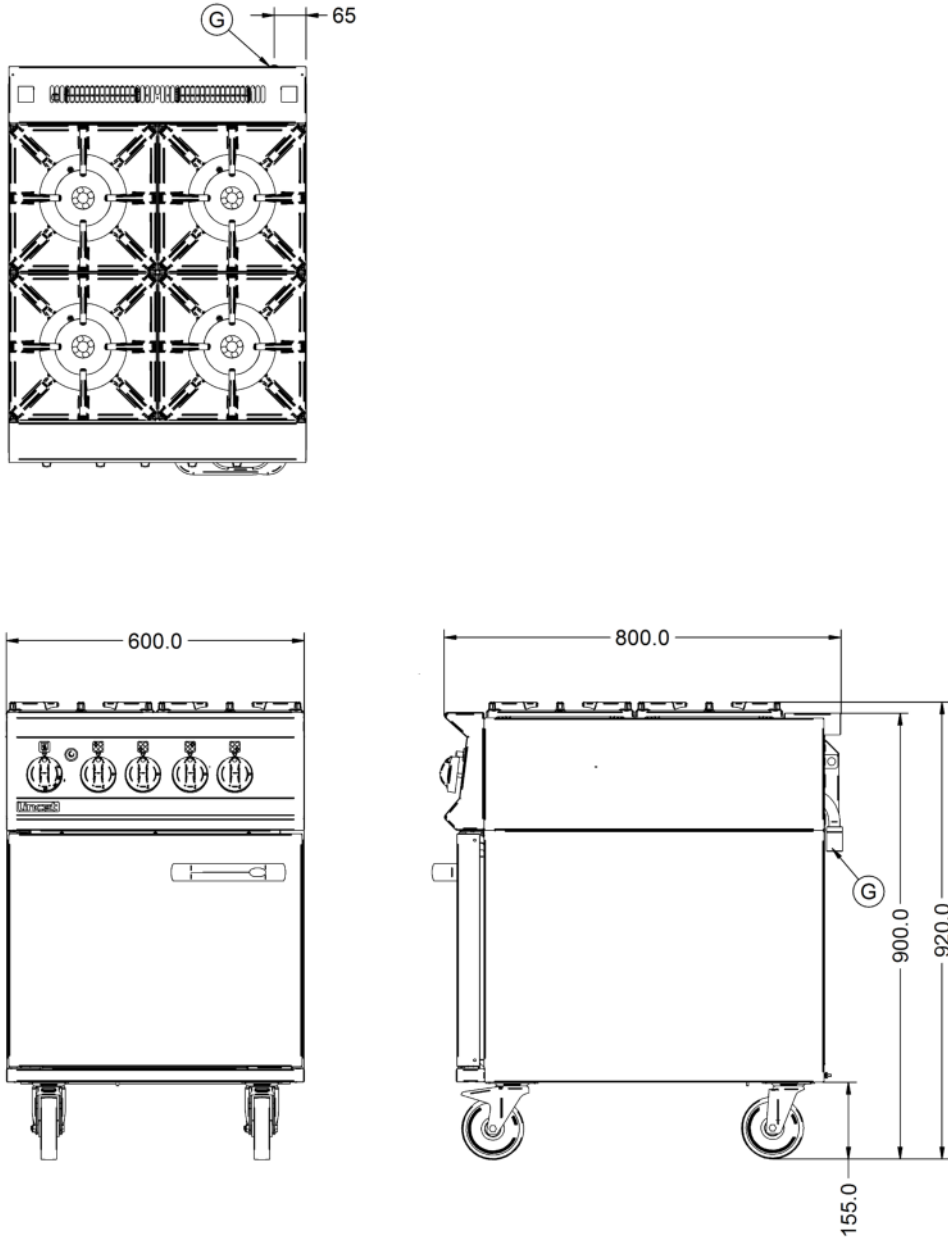

Specifications

Summary		Power and Performance	
Brand	Lincat	BTU per Hour	114,643
Range	Opus 800	Total Power kW	33.6
Power Type	Gas	Temperature Range °C	120-260
Gas Type	Propane Gas	Cooking Area (Width x Depth) mm	600 x 600
Unit Type	Free-standing	Temperature Control	Mechanical
Available in UK Only	No	Rating per Hob kW	6.7
UK Warranty	2 Years Parts and Labour Warranty	Oven Rating kW	6.8
Export Warranty	Contact your local dealer		
GTIN	5056105102182		

Key Specifications		Capacity	
Number of Shelves included	2	Gastronorm Capacity	2 x GN1/1
Number of Shelf Positions	5		
Number of Hobs	4		
Shape of Hob	Square		

Weights and Dimensions		Supply Connections	
Unit Height (External) mm	920	Requires Installation	Yes
Unit Width (External) mm	600	Requires Electrical Supply	No
Unit Depth (External) mm	800	Gas Connection BSP	1/2"
Height (Internal) mm	405	Gas Consumption at full rate Propane m³ per Hour	2.40
Width (Internal) mm	495	Gas Pressure Propane mbar	37
Depth (Internal) mm	530	Total heat input at full rate Propane kW	33.6
Shelf Dimensions Width mm	480	Total heat input at full rate Propane BTU per hour	114,643
Shelf Dimensions Depth mm	530		
Hob Dimensions mm	300 x 300		
Net Weight Kg	99.5		

Shipping	
Packed Weight Kg	112
Packed Height cm	105
Packed Width cm	70
Packed Depth cm	85

Available Accessories

Available Accessories

OA8901

SPLASHBACK/SHELF - OG8001

Technical Picture

Lincat Limited

Whisby Road,
Lincoln, LN6 3QZ,
United Kingdom