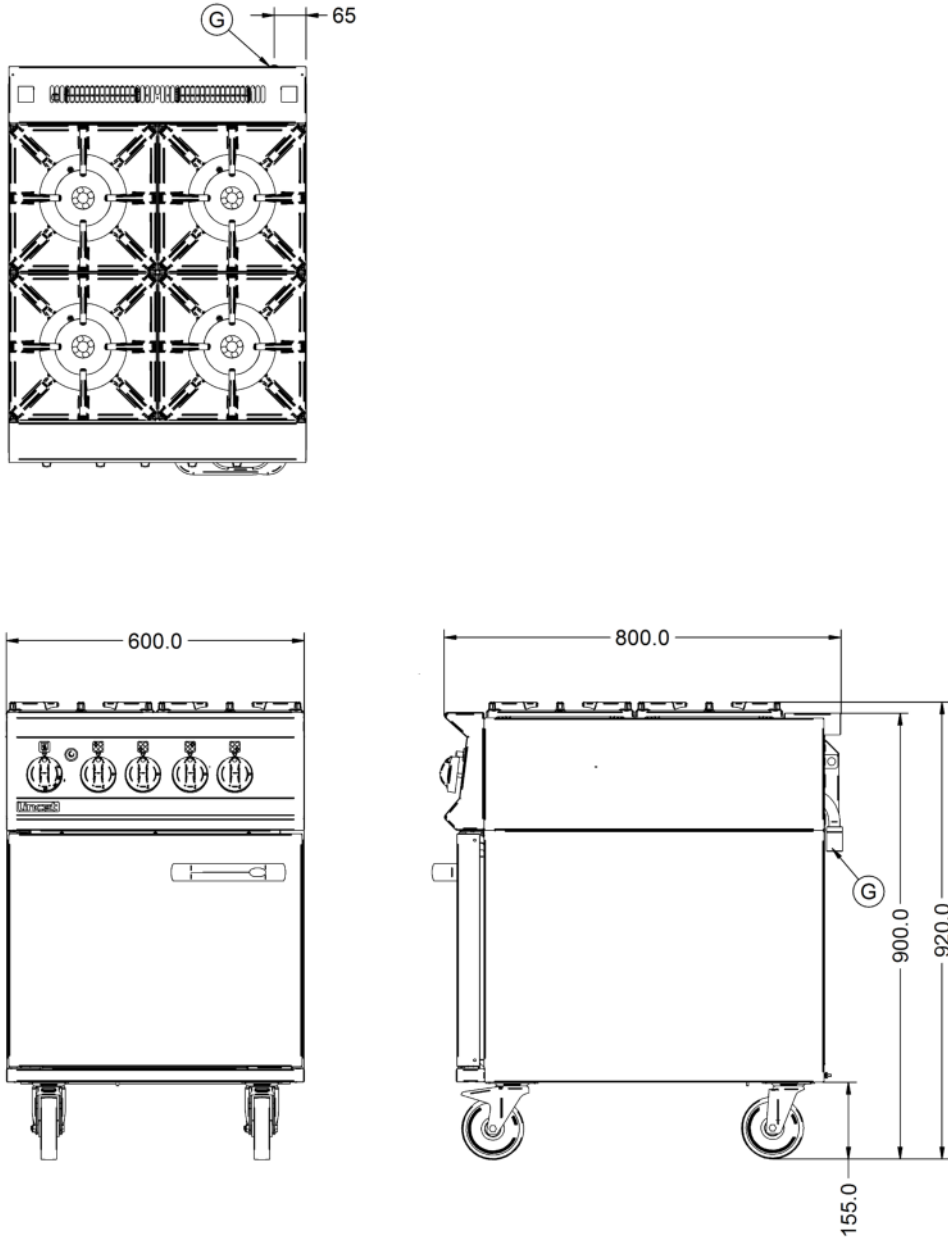

Specifications

Summary		Power and Performance	
Brand	Lincat	BTU per Hour	125,562
Range	Opus 800	Total Power kW	36.8
Power Type	Gas	Temperature Range °C	120-260
Gas Type	Natural Gas	Cooking Area (Width x Depth) mm	600 x 600
Unit Type	Free-standing	Temperature Control	Mechanical
Available in UK Only	No	Rating per Hob kW	7.5
UK Warranty	2 Years Parts and Labour Warranty	Oven Rating kW	6.8
Export Warranty	Contact your local dealer		
GTIN	5056105102168		

Key Specifications		Capacity	
Number of Shelves included	2	Gastronorm Capacity	2 x GN1/1
Number of Shelf Positions	5		
Number of Hobs	4		
Shape of Hob	Square		

Weights and Dimensions		Supply Connections	
Unit Height (External) mm	920	Requires Installation	Yes
Unit Width (External) mm	600	Requires Electrical Supply	No
Unit Depth (External) mm	800	Gas Connection BSP	1/2"
Height (Internal) mm	405	Gas Consumption at full rate Natural m³ per Hour	3.51
Width (Internal) mm	495	Gas Pressure Natural mbar	20
Depth (Internal) mm	530	Total heat input at full rate Natural kW	36.8
Shelf Dimensions Width mm	480	Total heat input at full rate Natural BTU per hour	125,561
Shelf Dimensions Depth mm	530		
Hob Dimensions mm	300 x 300		
Net Weight Kg	99.5		

Shipping	
Packed Weight Kg	112
Packed Height cm	105
Packed Width cm	70
Packed Depth cm	85

Available Accessories

Available Accessories

OA8901

SPLASHBACK/SHELF - OG8001

Technical Picture

Lincat Limited

Whisby Road,
Lincoln, LN6 3QZ,
United Kingdom