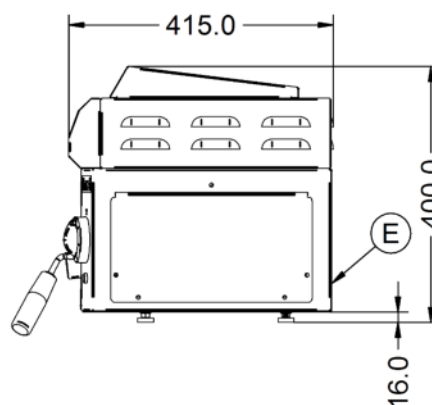

Technical Picture

Lincat Limited

Whisby Road,
Lincoln, LN6 3QZ,
United Kingdom

Company No: 2175448

A member company of

Customer Care

Tel: +44 1522 875500
Email: care@lincat.co.uk

Export Customers

Tel: +44 1522 875536
Email: export@lincat.co.uk

Opening Hours

Monday – Friday:
8.30am – 5pm