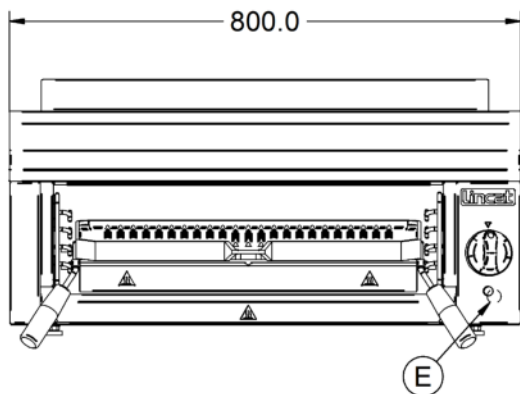

Technical Picture

Lincat Limited

Whisby Road,
Lincoln, LN6 3QZ,
United Kingdom

Company No: 2175448

A member company of

Customer Care

Tel: +44 1522 875500
Email: care@lincat.co.uk

Export Customers

Tel: +44 1522 875536
Email: export@lincat.co.uk

Opening Hours

Monday – Friday:
8.30am – 5pm