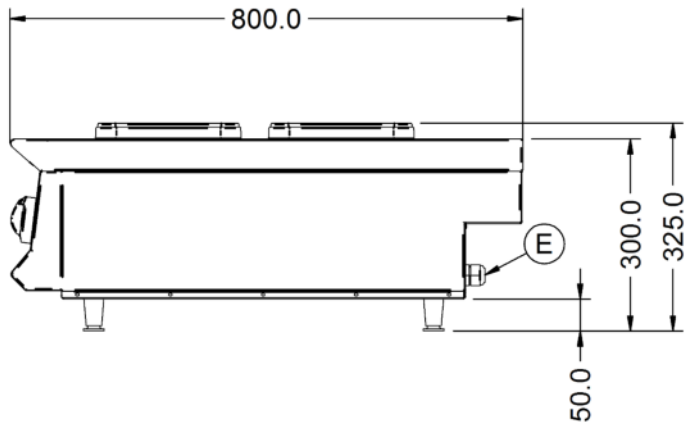

Lincat Limited

Whisby Road,
Lincoln, LN6 3QZ,
United Kingdom

Company No: 2175448

A member company of

Customer Care

Tel: +44 1522 875500
Email: care@lincat.co.uk

Export Customers

Tel: +44 1522 875536
Email: export@lincat.co.uk

Opening Hours

Monday – Friday:
8.30am – 5pm