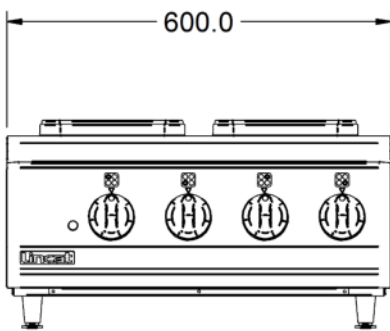

Lincat Limited

Whisby Road,
Lincoln, LN6 3QZ,
United Kingdom

Company No: 2175448

A member company of

Customer Care

Tel: +44 1522 875500
Email: care@lincat.co.uk

Export Customers

Tel: +44 1522 875536
Email: export@lincat.co.uk

Opening Hours

Monday – Friday:
8.30am – 5pm