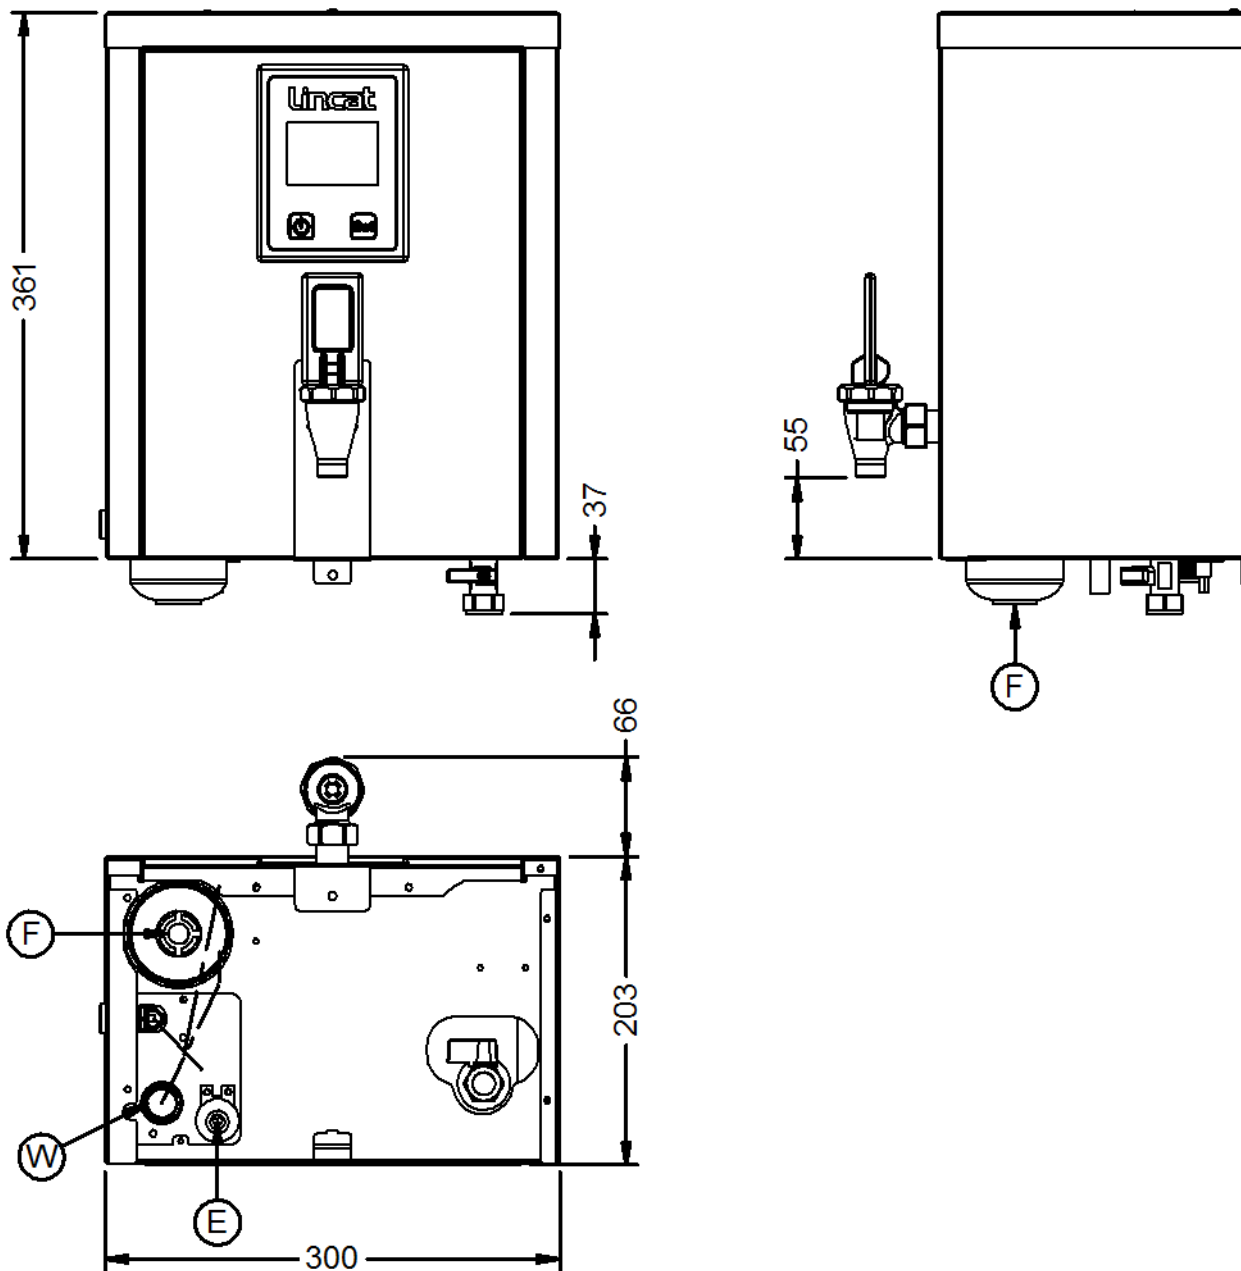

Available Accessories

DR94	NULL
FC04	Filter Cartridge for Lincat FilterFlow Water Boiler

Technical Picture