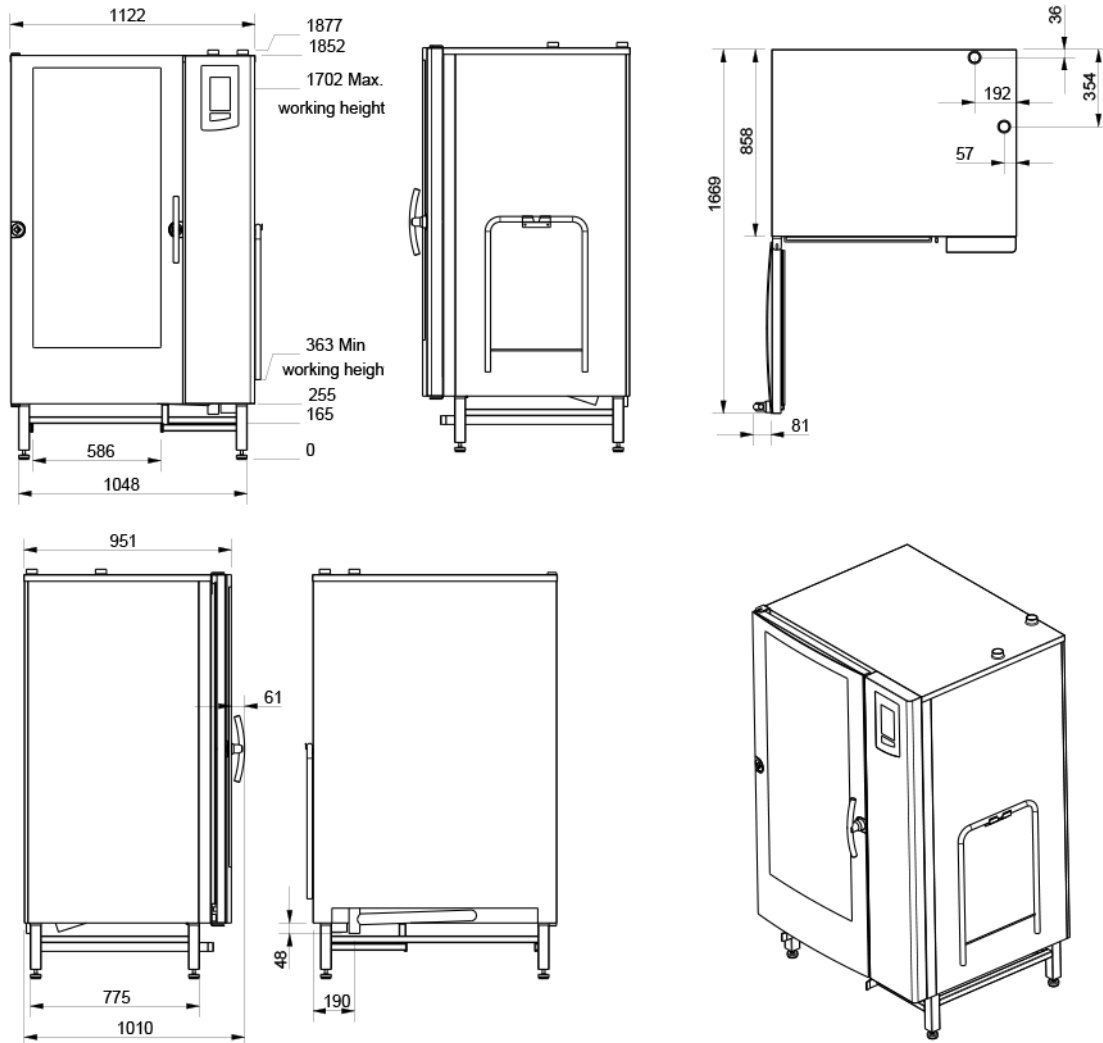

Shipping

Packed Weight Kg	405
Packed Height cm	205
Packed Width cm	110
Packed Depth cm	125

Available Options

INSTALLATION

LCO2001 Site Survey & Installation

COMMISSIONING

LCO3001 Commissioning

R/H DOOR INSTALL

LCO2002 Right Hinged Door Installation

Available Accessories

LCA2004	Lincat Combi Oven Roll-in Trolley - for Visual Cooking 2.20 - Including 67 mm Rack
LCA3003	Lincat Combi Oven Imperial Non-stick Container - GN1/1(325 x 530 mm) - 20 mm deep
LCA3005	Lincat Combi Oven Imperial Non-stick Container - GN1/1(325 x 530 mm) - 40 mm deep
LCA3007	Lincat Combi Oven Imperial Non-stick Container - GN1/1(325 x 530 mm) - 60 mm deep
LCA3009	Lincat Combi Oven Imperial Pizza and Grilling Sheet - GN1/1(325 x 530 mm)
LCA3011	Lincat Combi Oven Imperial Grilling Grid - GN1/1(325 x 530 mm)
LCA3012	Lincat Combi Oven Imperial Potato Grid - GN1/1(325 x 530 mm) - 28 Potato Capacity
LCA3013	Lincat Combi Oven Imperial Multi-tray - 8 Moulds - GN1/1(325 x 530 mm)
LCA3015	Lincat Combi Oven Non-stick Aluminium Baking Sheet - GN1/1(325 x 530 mm)
LCA3021	Lincat Combi Oven Steamfry Basket - GN1/1(325 x 530 mm)
LCA3023	Lincat Combi Oven Rack for Spare Ribs - GN1/1(325 x 530 mm)
LCA3024	Lincat Combi Oven Chicken Grid - GN1/2(325 x 265 mm) - 4 Chicken Capacity
LCA3025	Lincat Combi Oven Chicken Grid - GN1/1(325 x 530 mm) - 8 Chicken Capacity
LCA4001	Lincat Combi Oven Software Key - Quick Select Recipes (QSR)
LCA4002	Lincat Combi Oven Software Key - Advanced Rack Timer - Tailored Menu Handling
LCA5002	Lincat Combi Oven Condenser Hood - for Visual Cooking 2.06/2.10/2.20 not Stacked Units
LCA7003	Lincat Combi Oven Roll-in Plate Rack - for Visual Cooking 2.20 - 99 Plate Capacity
LCA7004	Lincat Combi Oven Roll-in Plate Rack - for Visual Cooking 2.20 - 117 Plate Capacity
LCA7006	Thermal Blanket for Roll-in Trolley for Visual Cooking 2.20
LCC1002	Hydro Shield 6000(XL) Water Filter Cartridge - Recommended for Visual Cooking 1.20/2.06/2.10/2.20 and all Combi Ovens in hard water areas
LCC1004	Hydro Shield 6000(XL) Water Filter Kit - Including Filter, Filter Head and Hose - Recommended for 1.20/2.06/2.10/2.20 + all Ovens in hard water areas
LCC2003	Lincat Protect Intense Detergent - 2 x 5l
LCC2005	Lincat Protect Cleaning Package - 6 x 5l Intense Detergent and 2 x 5l Rinse Aid
LCC2006	Lincat Protect Rinse Aid - 2 x 5l

Technical Picture

Lincat Limited

Whisby Road,
Lincoln, LN6 3QZ,
United Kingdom

Company No: 2175448

A member company of

Customer Care

Tel: +44 1522 875500
Email: care@lincat.co.uk

Export Customers

Tel: +44 1522 875536
Email: export@lincat.co.uk

Opening Hours

Monday – Friday:
8.30am – 5pm