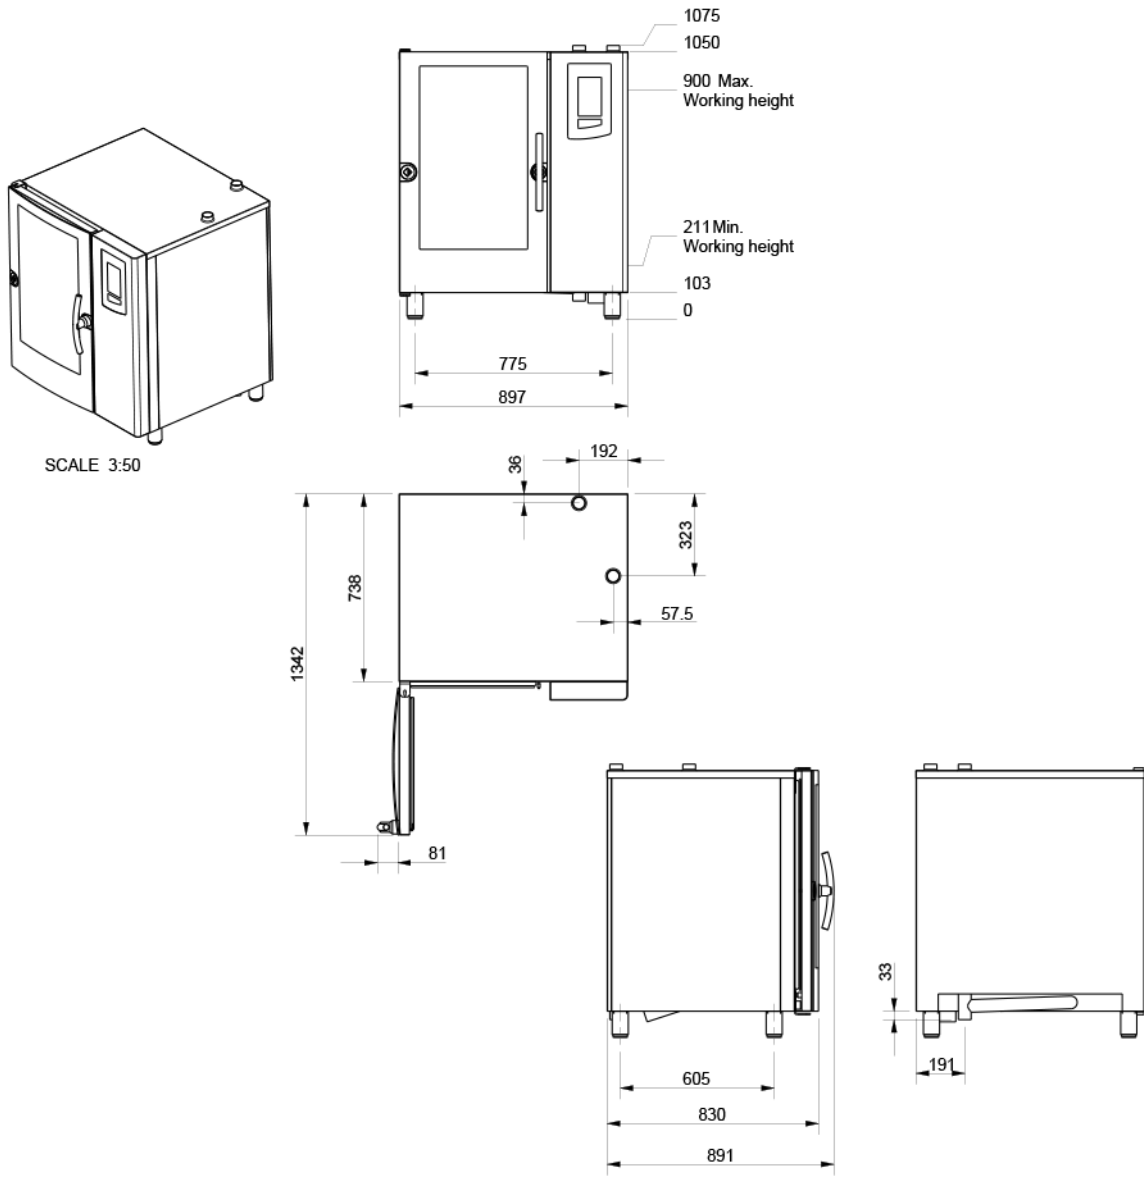

Shipping

Packed Weight Kg	195
Packed Height cm	121
Packed Width cm	100
Packed Depth cm	120

Available Options

INSTALLATION

LCO2001 Site Survey & Installation

COMMISSIONING

LCO3001 Commissioning

R/H DOOR INSTALL

LCO2002 Right Hinged Door Installation

Available Accessories

LCA1005L	Lincat Combi Oven CombiPlus Stacking Kit and Low Floor Stand - for Visual Cooking 1.06 on 1.10 Gas - Injection - Left Hinged Model
LCA1005R	Lincat Combi Oven CombiPlus Stacking Kit and Low Floor Stand - for Visual Cooking 1.06 on 1.10 Gas - Injection - Right Hinged Model
LCA3003	Lincat Combi Oven Imperial Non-stick Container - GN1/1(325 x 530 mm) - 20 mm deep
LCA3005	Lincat Combi Oven Imperial Non-stick Container - GN1/1(325 x 530 mm) - 40 mm deep
LCA3007	Lincat Combi Oven Imperial Non-stick Container - GN1/1(325 x 530 mm) - 60 mm deep
LCA3009	Lincat Combi Oven Imperial Pizza and Grilling Sheet - GN1/1(325 x 530 mm)
LCA3011	Lincat Combi Oven Imperial Grilling Grid - GN1/1(325 x 530 mm)
LCA3012	Lincat Combi Oven Imperial Potato Grid - GN1/1(325 x 530 mm) - 28 Potato Capacity
LCA3013	Lincat Combi Oven Imperial Multi-tray - 8 Moulds - GN1/1(325 x 530 mm)
LCA3015	Lincat Combi Oven Non-stick Aluminium Baking Sheet - GN1/1(325 x 530 mm)
LCA3017	Lincat Combi Oven Non-stick Perforated Aluminium Baking Sheet - GN1/1(325 x 530 mm)
LCA3019	Lincat Combi Oven Silicone Baking Mat - GN1/1(325 x 530 mm)
LCA3021	Lincat Combi Oven Steamfry Basket - GN1/1(325 x 530 mm)
LCA3023	Lincat Combi Oven Rack for Spare Ribs - GN1/1(325 x 530 mm)
LCA3024	Lincat Combi Oven Chicken Grid - GN1/2(325 x 265 mm) - 4 Chicken Capacity
LCA3025	Lincat Combi Oven Chicken Grid - GN1/1(325 x 530 mm) - 8 Chicken Capacity
LCA4001	Lincat Combi Oven Software Key - Quick Select Recipes (QSR)
LCA4002	Lincat Combi Oven Software Key - Advanced Rack Timer - Tailored Menu Handling
LCA5001	Lincat Combi Oven Condenser Hood - for Visual Cooking 1.06/1.10/1.20 not Stacked Units
LCA6002	Lincat Combi Oven Static Stand for Visual Cooking 1.06/1.10 - 8 Pairs of Support Rails
LCA6004	Lincat Combi Oven Mobile Stand for Visual Cooking 1.06/1.10 - 8 Pairs of Support Rails
LCC1001	Hydro Shield 3600(L) Water Filter Cartridge - Recommended for CombiSlim and Visual Cooking 1.06/1.10
LCC1002	Hydro Shield 6000(XL) Water Filter Cartridge - Recommended for Visual Cooking 1.20/2.06/2.10/2.20 and all Combi Ovens in hard water areas
LCC1003	Hydro Shield 3600(L) Water Filter Kit - Including Filter, Filter Head and Hose - Recommended for CombiSlim and Visual Cooking 1.06/1.10
LCC1004	Hydro Shield 6000(XL) Water Filter Kit - Including Filter, Filter Head and Hose - Recommended for 1.20/2.06/2.10/2.20 + all Ovens in hard water areas
LCC2003	Lincat Protect Intense Detergent - 2 x 5l
LCC2005	Lincat Protect Cleaning Package - 6 x 5l Intense Detergent and 2 x 5l Rinse Aid
LCC2006	Lincat Protect Rinse Aid - 2 x 5l

Technical Picture

Lincat Limited

Whisby Road,
Lincoln, LN6 3QZ,
United Kingdom

Company No: 2175448

A member company of

Customer Care

Tel: +44 1522 875500
Email: care@lincat.co.uk

Export Customers

Tel: +44 1522 875536
Email: export@lincat.co.uk

Opening Hours

Monday – Friday:
8.30am – 5pm