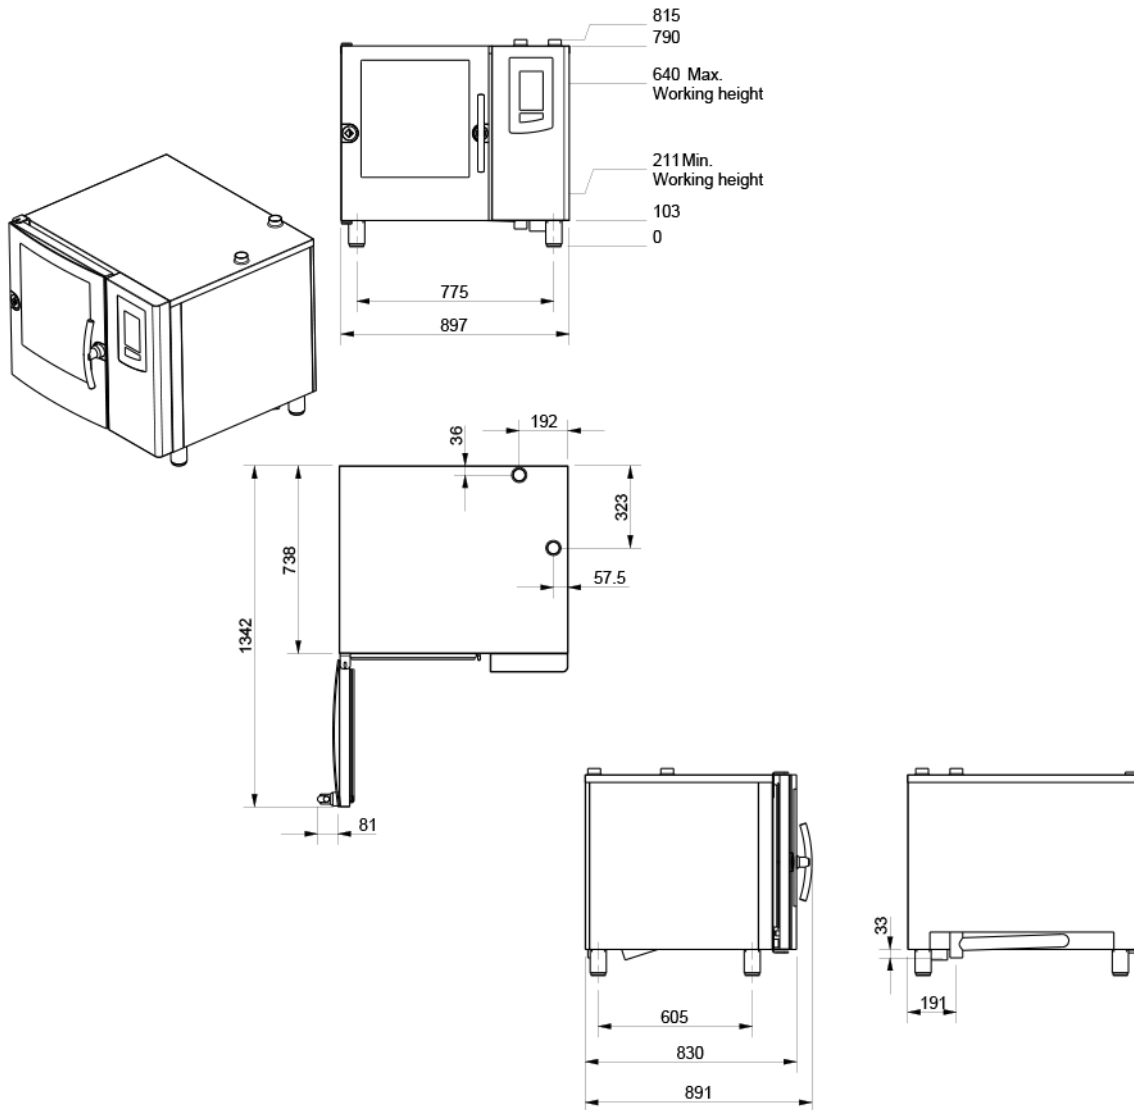

Shipping

Packed Weight Kg	155
Packed Height cm	95
Packed Width cm	100
Packed Depth cm	120

Available Options

INSTALLATION

LCO2001 Site Survey & Installation

COMMISSIONING

LCO3001 Commissioning

R/H DOOR INSTALL

LCO2002 Right Hinged Door Installation

Available Accessories

LCA1003L	Lincat Combi Oven CombiPlus Stacking Kit and Low Floor Stand - for Visual Cooking 1.06 on 1.06 Gas - Injection - Left Hinged Model
LCA1003R	Lincat Combi Oven CombiPlus Stacking Kit and Low Floor Stand - for Visual Cooking 1.06 on 1.06 Gas - Injection - Right Hinged Model
LCA1005L	Lincat Combi Oven CombiPlus Stacking Kit and Low Floor Stand - for Visual Cooking 1.06 on 1.10 Gas - Injection - Left Hinged Model
LCA1005R	Lincat Combi Oven CombiPlus Stacking Kit and Low Floor Stand - for Visual Cooking 1.06 on 1.10 Gas - Injection - Right Hinged Model
LCA3003	Lincat Combi Oven Imperial Non-stick Container - GN1/1(325 x 530 mm) - 20 mm deep
LCA3005	Lincat Combi Oven Imperial Non-stick Container - GN1/1(325 x 530 mm) - 40 mm deep
LCA3007	Lincat Combi Oven Imperial Non-stick Container - GN1/1(325 x 530 mm) - 60 mm deep
LCA3009	Lincat Combi Oven Imperial Pizza and Grilling Sheet - GN1/1(325 x 530 mm)
LCA3011	Lincat Combi Oven Imperial Grilling Grid - GN1/1(325 x 530 mm)
LCA3012	Lincat Combi Oven Imperial Potato Grid - GN1/1(325 x 530 mm) - 28 Potato Capacity
LCA3013	Lincat Combi Oven Imperial Multi-tray - 8 Moulds - GN1/1(325 x 530 mm)
LCA3015	Lincat Combi Oven Non-stick Aluminium Baking Sheet - GN1/1(325 x 530 mm)
LCA3017	Lincat Combi Oven Non-stick Perforated Aluminium Baking Sheet - GN1/1(325 x 530 mm)
LCA3019	Lincat Combi Oven Silicone Baking Mat - GN1/1(325 x 530 mm)
LCA3021	Lincat Combi Oven Steamfry Basket - GN1/1(325 x 530 mm)
LCA3023	Lincat Combi Oven Rack for Spare Ribs - GN1/1(325 x 530 mm)
LCA3024	Lincat Combi Oven Chicken Grid - GN1/2(325 x 265 mm) - 4 Chicken Capacity
LCA3025	Lincat Combi Oven Chicken Grid - GN1/1(325 x 530 mm) - 8 Chicken Capacity
LCA4001	Lincat Combi Oven Software Key - Quick Select Recipes (QSR)
LCA4002	Lincat Combi Oven Software Key - Advanced Rack Timer - Tailored Menu Handling
LCA5001	Lincat Combi Oven Condenser Hood - for Visual Cooking 1.06/1.10/1.20 not Stacked Units
LCA6002	Lincat Combi Oven Static Stand for Visual Cooking 1.06/1.10 - 8 Pairs of Support Rails
LCA6004	Lincat Combi Oven Mobile Stand for Visual Cooking 1.06/1.10 - 8 Pairs of Support Rails
LCC1001	Hydro Shield 3600(L) Water Filter Cartridge - Recommended for CombiSlim and Visual Cooking 1.06/1.10
LCC1002	Hydro Shield 6000(XL) Water Filter Cartridge - Recommended for Visual Cooking 1.20/2.06/2.10/2.20 and all Combi Ovens in hard water areas
LCC1003	Hydro Shield 3600(L) Water Filter Kit - Including Filter, Filter Head and Hose - Recommended for CombiSlim and Visual Cooking 1.06/1.10
LCC1004	Hydro Shield 6000(XL) Water Filter Kit - Including Filter, Filter Head and Hose - Recommended for 1.20/2.06/2.10/2.20 + all Ovens in hard water areas
LCC2003	Lincat Protect Intense Detergent - 2 x 5l

Available Accessories

- **LCC2005** Lincat Protect Cleaning Package - 6 x 5l Intense Detergent and 2 x 5l Rinse Aid
- **LCC2006** Lincat Protect Rinse Aid - 2 x 5l

Technical Picture