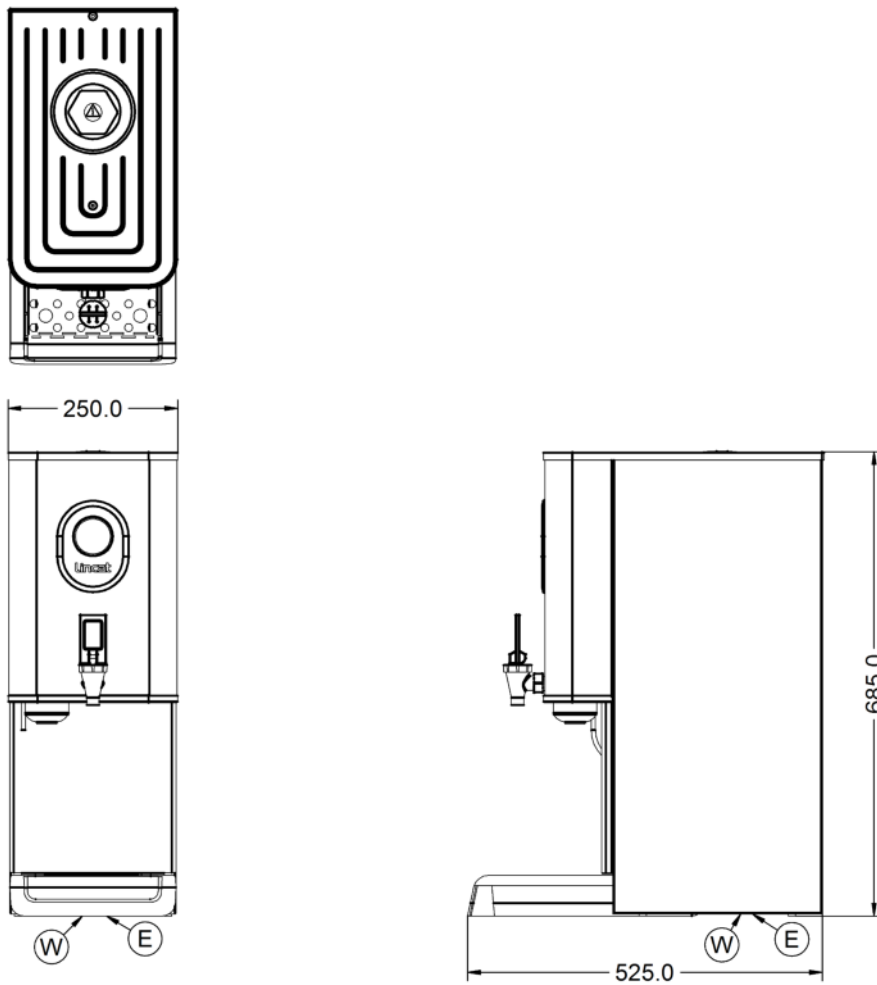

Key Specifications		Capacity	
<b>Outlet</b>	Single Tap	<b>Hot and Cold Water Output</b>	No
<b>Dispense Lock</b>	No	<b>Rapid Draw Off Litres</b>	17.0
<b>WRAS Approved</b>	No	<b>Rapid Draw Off Cups</b>	85
		<b>Capacity Litres</b>	22.0

Weights and Dimensions		Supply Connections	
<b>Unit Height (External) mm</b>	685	<b>Requires Installation</b>	No
<b>Unit Width (External) mm</b>	250	<b>Requires Electrical Supply</b>	Yes
<b>Unit Depth (External) mm</b>	525	<b>UK 3 Pin Plug</b>	Yes
<b>Net Weight Kg</b>	16	<b>Requires Hardwiring</b>	No
		<b>Electrical Supply Rating Watts</b>	3,000
		<b>Single Phase Amps</b>	13
		<b>Single Phase Voltage</b>	240
		<b>Water Connection Pressure Bar</b>	2.0-6.0
		<b>Water Connection</b>	3/4"

Shipping

Packed Weight Kg	18.5
Packed Height cm	53
Packed Width cm	78.5
Packed Depth cm	36.6

Available Accessories

BR56	EB6FX WALL BRACKET
EBHF01	Lincat EB Hands Free Tap Adaptor

Technical Picture

**Lincat Limited**