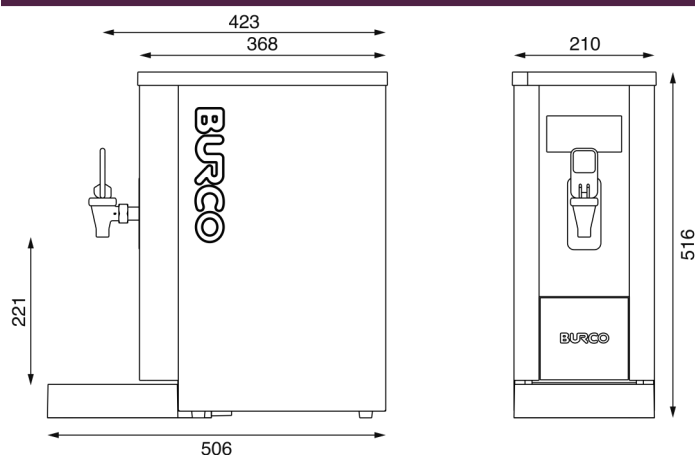

Dimensions (mm)

Glen Dimplex Heating & Ventilation, Millbrook House, Grange Drive, Hedge End, Southampton, SO30 2DF