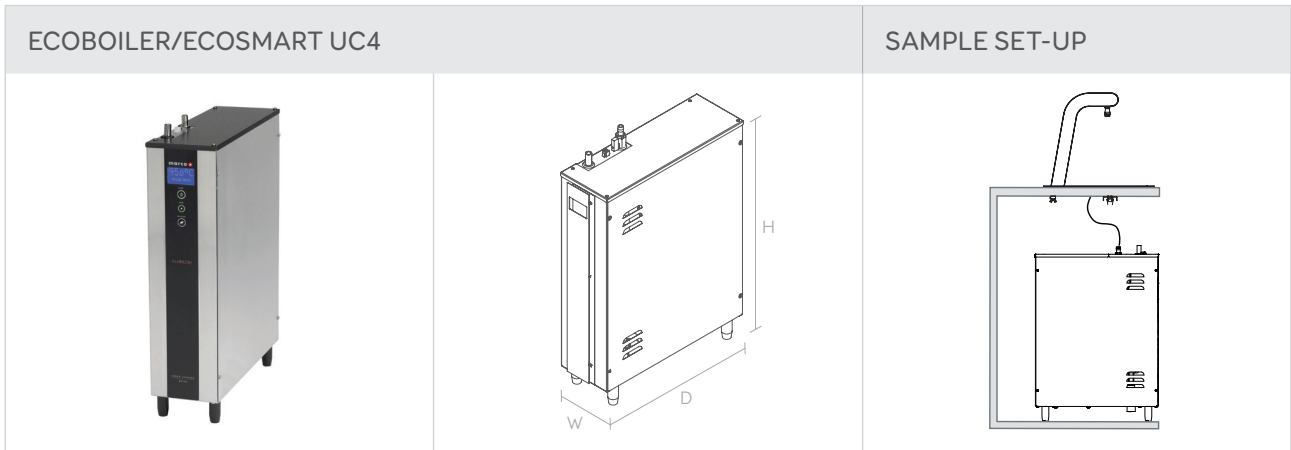

ECOBOILER/ECOSMART UC4

FONTS

	PRODUCT INFO		FONT DIMENSIONS			PACKAGING		
	NAME ORDER CODE	DIMENSIONS INCL. DRIP TRAY (D x W x H mm)	DIMENSIONS EXCL. DRIP TRAY (D x W x H mm)	TAP TO COUNTER (T mm)	PACKED WEIGHT	PACKAGING DIMENSIONS (L x W x H mm)	QTY/ PALLET	
	1b MIX Font 1000878	168 x 120 x 287	128 x 30 x 287	247	2kg	290 x 570 x 215	30	
OR	Über Font 1 connection 1000812	470 x 250 x 400	n/a	295	7kg	490 x 280 x 670	24	
	Über Font 2 connections 1000811							
OR	Über Font (Low) 1 connection 1000812L	470 x 250 x 272	n/a	172	2.4kg	240 x 140 x 340	24	
	Über Font (Low) 2 connections 1000811L							
OR	Tubular Font 1000584	n/a	114 x 50 x 303	156	2.4kg	240 x 140 x 340	32	
	Tubular Font with Drip Tray 1000585	175 x 125 x 303	n/a	140			24	

BOILERS

NAME ORDER CODE	WATER TYPE	SIZE	PERFORMANCE SPECS			PLUMBING & ELECTRICAL REQS		PACKAGING		
	TEMP ADJUST	DIMENSIONS (D x W x H mm)	IMMEDIATE DRAW OFF	L/HR	CUPS /HR	POWER @220V	PLUMBING REQS	PACKAGING DIMENSIONS (L x W x H mm)	PACKED WEIGHT	QTY/ PALLET
Ecosmart UC4 1000750	Y	395 x 135 x 585	4L	28L	156	2.8kW	3/4" BSP	510 x 240 x 690	11kg	20
Eco boiler UC4 1000740	N			24L	133	2.4kW				