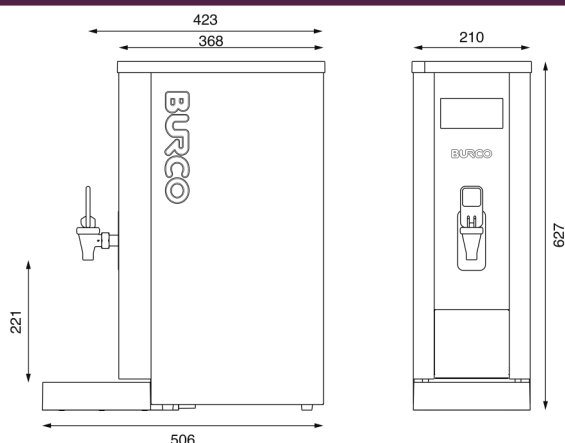

Dimensions (mm)

Glen Dimplex Heating & Ventilation, Millbrook House, Grange Drive, Hedge End, Southampton, SO30 2DF