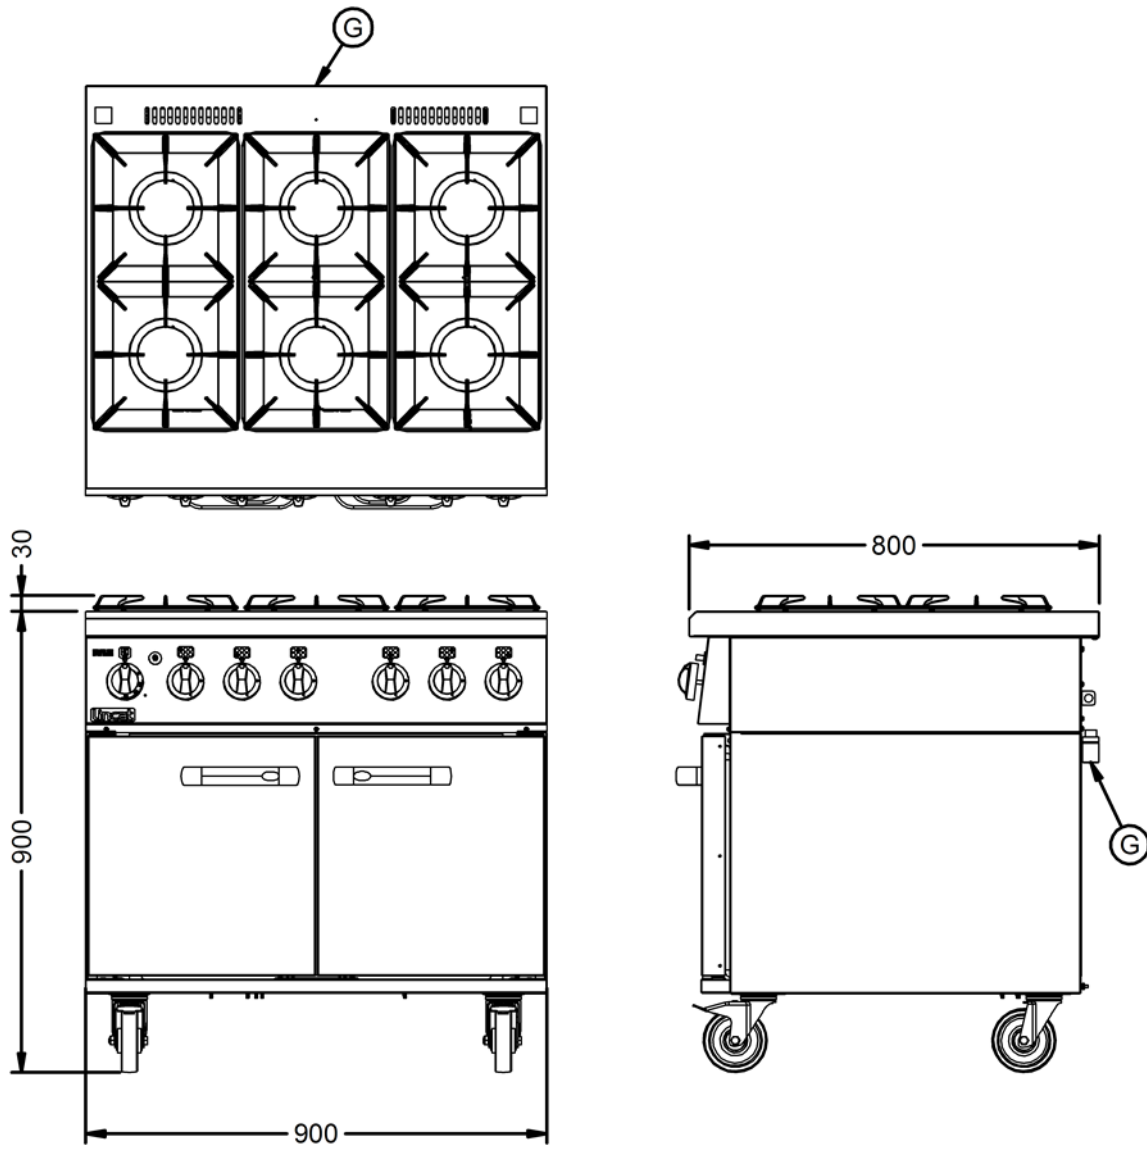

Capacity

Gastronorm Capacity	4 x GN1/1
----------------------------	-----------

Weights and Dimensions

Unit Height (External) mm	900
Unit Width (External) mm	900
Unit Depth (External) mm	800
Height (Internal) mm	400
Width (Internal) mm	715
Depth (Internal) mm	530
Shelf Dimensions Width mm	710
Shelf Dimensions Depth mm	512
Net Weight Kg	125

Shipping

Packed Weight Kg	145
Packed Height cm	105
Packed Width cm	100
Packed Depth cm	85

Available Accessories

LK12	NULL
OA8902	SPLASHBACK/SHELF - OG8002

Technical Picture

Lincat Limited

Whisby Road,
Lincoln, LN6 3QZ,
United Kingdom