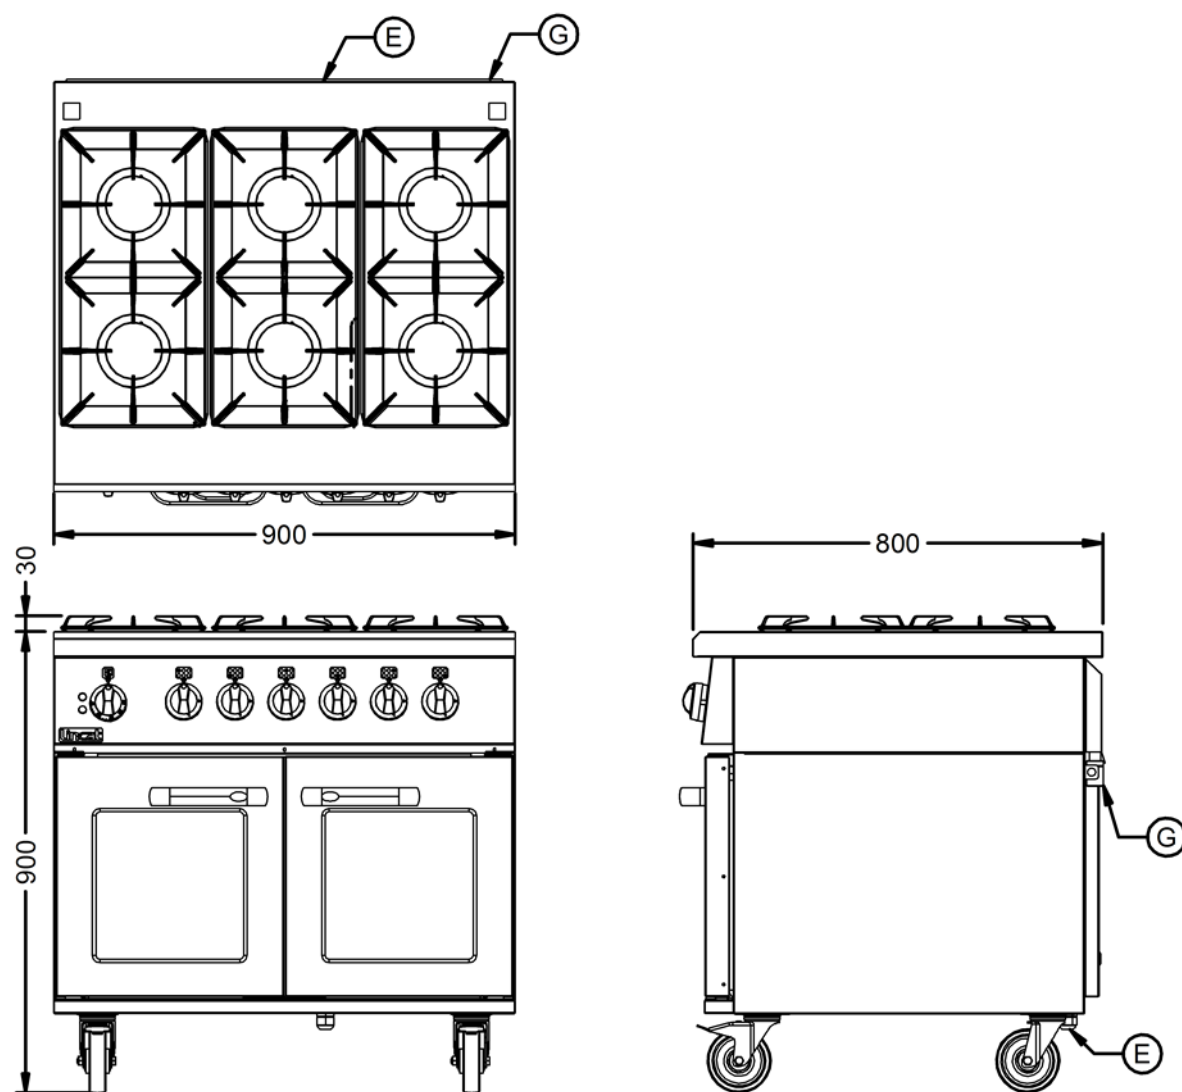

Capacity

Gastronorm Capacity	4 x GN1/1
----------------------------	-----------

Weights and Dimensions

Unit Height (External) mm	900
Unit Width (External) mm	900
Unit Depth (External) mm	800
Height (Internal) mm	400
Width (Internal) mm	715
Depth (Internal) mm	530
Shelf Dimensions Width mm	710
Shelf Dimensions Depth mm	512
Net Weight Kg	125

Shipping

Packed Weight Kg	145
Packed Height cm	105
Packed Width cm	100
Packed Depth cm	85

Available Accessories

LK12	NULL
OA8902	SPLASHBACK/SHELF - 0G8002

Technical Picture

Lincat Limited

Whisby Road,
Lincoln, LN6 3QZ,
United Kingdom