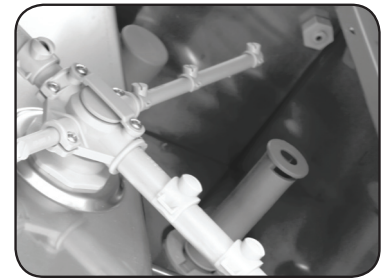

Model:
JET35E

Glasswasher Under Counter
 350mm basket, gravity drain

General Information

The Prodis JET35E 350mm basket gravity drain glasswasher with automatic rinseaid injector, fixed wash and rinse thermostats and a 2 minute wash cycle.

Key Features

- 2 minute wash cycle
- 13amp for easy installation
- Timed rinseaid pump
- Wash and rinse tank elements
- 60°C fixed wash tank thermostat
- 80°C fixed rinse tank thermostat
- Compact design
- Simple operation
- Adjustable feet
- Wash pump filter

Construction

- 304 stainless steel exterior
- 304 stainless steel interior
- Double skinned door

Available Options

- Manual water softener
- Rinse boost pump
- Multifit stand
- Double check valve

Technical Data

Model	JET35E
External Dimensions	Width = 400 Depth = 470 Height = 615
Wash Cycle	2 minute
Basket size	350 x 350mm
Internal clearance / Maximum loading height	240mm
Automatic rinseaid injector	✓
Automatic detergent injector	×
Wash tank temperature	60°C
Rinse tank temperature	80°C
Rinse tank heating element	2500w
Wash tank heating element	500w
Total power supply	2800w
Wash pump capacity	120 litres per minute
Wash tank capacity	7.5 litres
Rinse tank capacity	3 litres
Water inlet	3/4 BSP
Drain outlet	28mm
Drain system	Gravity
Weight	30kg