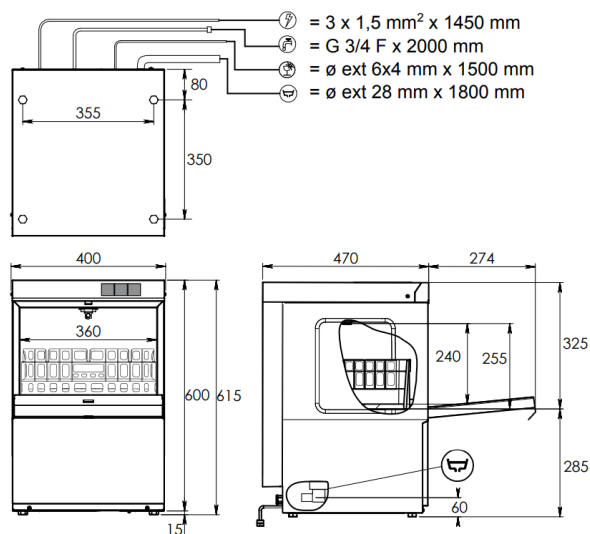

Model	JET35E
External Dimensions	Width = 400 Depth = 470 Height = 615
Wash Cycle	2 minute
Basket size	350 x 350mm
Internal clearance / Maximum loading height	240mm
Automatic rinseaid injector	✓
Automatic detergent injector	×
Wash tank temperature	60°C
Rinse tank temperature	80°C
Rinse tank heating element	2500w
Wash tank heating element	500w
Total power supply	2800w
Wash pump capacity	120 litres per minute
Wash tank capacity	7.5 litres
Rinse tank capacity	3 litres
Water inlet	3/4 BSP
Drain outlet	28mm
Drain system	Gravity
Weight	30kg