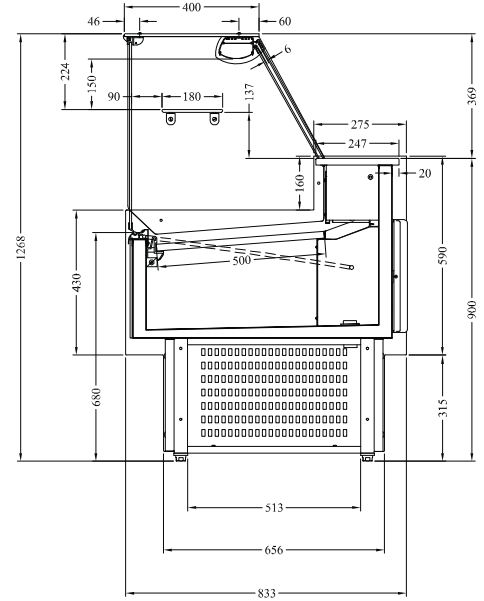

Model:
A20F

Coldkit Araya A20F
2 Metre, Flat Glass, Serve Over Counter

Technical Drawing

Key Features

Construction

Available Options

- +1°C to +10°C temperature range
- Digital temperature control
- Refrigerated under storage
- Ambient intermediate shelf
- Lightweight design, easy to install
- Digital temperature control
- Digital temperature display
- Illuminated display deck
- 500mm deep deck
- Switchable static or fan assisted cooling
- Fog resistant glass
- Suitable up to 30°C ambient
- R404a refrigerant

- Painted steel construction
- Flat glass design

- Any RAL colour front panel
- Perspex rear doors
- Stainless steel deck
- Step deck

Technical Data

Model	A20F
Capacity	337 Litres
Display Area	1.28m ²
Intermediate shelf dimensions	1902 x 180
External Dimensions	Width = 2000 Depth = 833 Height = 1268
Interior Finish	White
Exterior Finish	Grey / White
Rear Storage Doors	2
Internal Lighting	✓
Internal Lighting Type	Flourescent
Light switch	✓
Light switch position	Externally mounted
Temperature control	Digital
Temperature control position	External
Temperature range	+1° to +10°c
Refrigerant	R404a