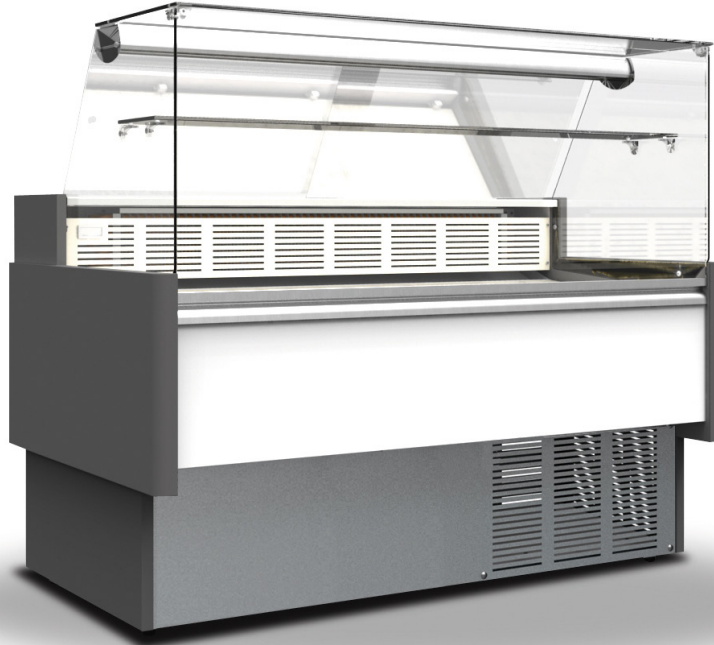

Model:
A20F

Coldkit Araya A20F
2 Metre, Flat Glass, Serve Over Counter

Technical Drawing

Key Features

Construction

Available Options

- +1°C to +10°C temperature range
- Digital temperature control
- Refrigerated under storage
- Ambient intermediate shelf
- Lightweight design, easy to install
- Digital temperature control
- Digital temperature display
- Illuminated display deck
- 500mm deep deck
- Switchable static or fan assisted cooling
- Fog resistant glass
- Suitable up to 30°C ambient
- R404a refrigerant

- Painted steel construction
- Flat glass design

- Any RAL colour front panel
- Perspex rear doors
- Stainless steel deck
- Step deck

Technical Data

Model	A20F
Capacity	337 Litres
Display Area	1.28m ²
Intermediate shelf dimensions	1902 x 180
External Dimensions	Width = 2000 Depth = 833 Height = 1268
Interior Finish	White
Exterior Finish	Grey / White
Rear Storage Doors	2
Internal Lighting	✓
Internal Lighting Type	Flourescent
Light switch	✓
Light switch position	Externally mounted
Temperature control	Digital
Temperature control position	External
Temperature range	+1° to +10°c
Refrigerant	R404a